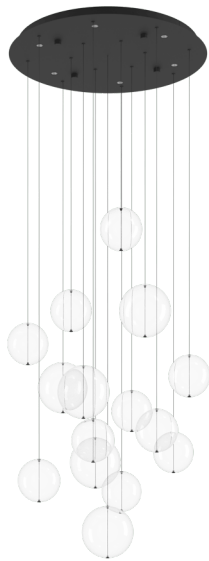

## ESPARDELLO

### General Information

Material number	390333
Type	pendant light
Product segment	Indoor
Theme	Crystal & Design
Energy efficiency class (EEI)	F

### Dimensions

Article Height (in mm)	1500
Article Diameter (in mm)	580
Net Weight (in kg)	7.05

### Material & Colour

Enclosure Material	steel
Enclosure Colour	black
Glass/Shade Material	glass
Glass/Shade Colour	clear