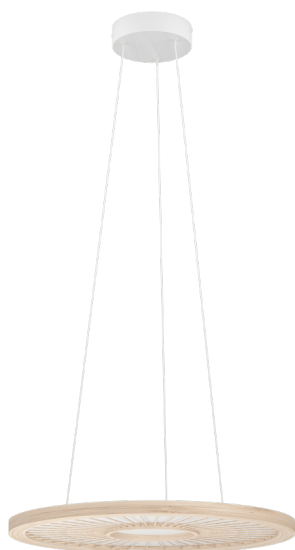

390297
DEHESA

General Information

Material number	390297
Type	pendant light
Product segment	Indoor
Theme	Crystal & Design
Energy efficiency class (EEI)	D

Dimensions

Article Height (in mm)	1500
Article Diameter (in mm)	610
Net Weight (in kg)	3.78

Material & Colour

Enclosure Material	aluminium, steel
Enclosure Colour	white
Cable Colour	white
Glass/Shade Material	wood
Glass/Shade Colour	natural

Functionality

Switch Type	without switch
Battery	No

390297
DEHESA