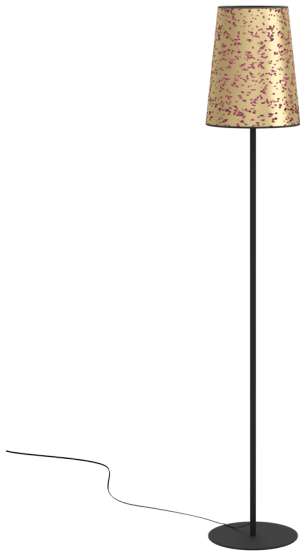

390295 CASTUERA

General Information

Material number	390295
Type	floor light
Product segment	Indoor
Theme	Crystal & Design

Dimensions

Article Height (in mm)	1725
Article Diameter (in mm)	300
Net Weight (in kg)	1.93
Base Diameter (in mm)	295

Material & Colour

Enclosure Material	steel
Enclosure Colour	black
Cable Colour	black
Glass/Shade Material	paper with rose petals
Glass/Shade Colour	golden, pink

Functionality

Switch Type	foot-switch
Battery	No

390295

CASTUERA

Technical Information

Protection Degree	IP20
Protection Class	2
Mains Voltage	220-240V,50/60Hz
Operation Voltage	220-240V,50/60Hz
max. Wattage (1)	1X25W

Illuminant 1

Illuminant Type (1)	E27
Illuminant incl. (1)	Exclusive
Socket Type (1)	E27