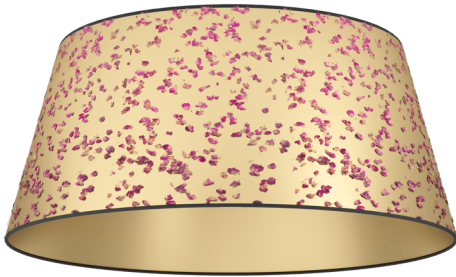

390291

CASTUERA

General Information

Material number	390291
Type	ceiling light
Product segment	Indoor
Theme	Crystal & Design

Dimensions

Article Height (in mm)	225
Article Diameter (in mm)	450
Net Weight (in kg)	0.53

Material & Colour

Enclosure Material	steel
Enclosure Colour	black
Glass/Shade Material	paper with rose petals
Glass/Shade Colour	golden, pink

Functionality

Switch Type	without switch
Battery	No

390291 CASTUERA