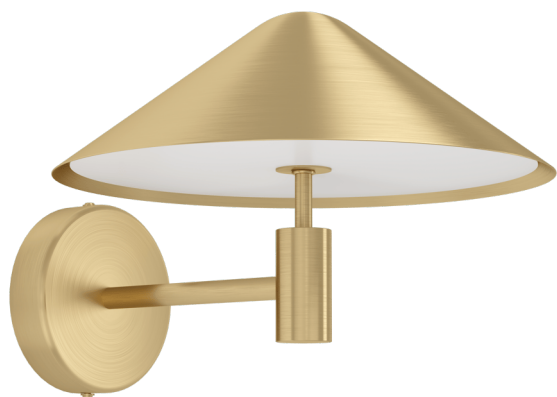

390273

PARAGUAY

General Information

Material number	390273
Type	wall light
Product segment	Indoor
Theme	Crystal & Design
Energy efficiency class (EEI)	E

Dimensions

Article Height (in mm)	205
Article Length (in mm)	270
Net Weight (in kg)	0.9
Article Overhang (in mm)	305

Material & Colour

Enclosure Material	steel
Enclosure Colour	brushed brass
Glass/Shade Material	plastic
Glass/Shade Colour	white

Functionality

Switch Type	without switch
Battery	No

390273

PARAGUAY

Technical Information