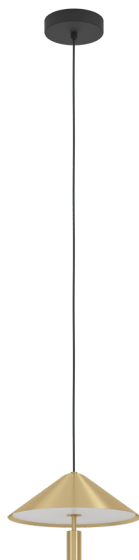

# 390271

### General Information

Material number	390271
Type	pendant light
Product segment	Indoor
Theme	Crystal & Design
Energy efficiency class (EEI)	E

### Dimensions

Article Height (in mm)	1500
Article Diameter (in mm)	270
Net Weight (in kg)	0.87

### Material & Colour

Enclosure Material	steel
Enclosure Colour	black, brushed brass
Cable Colour	black
Glass/Shade Material	plastic
Glass/Shade Colour	white