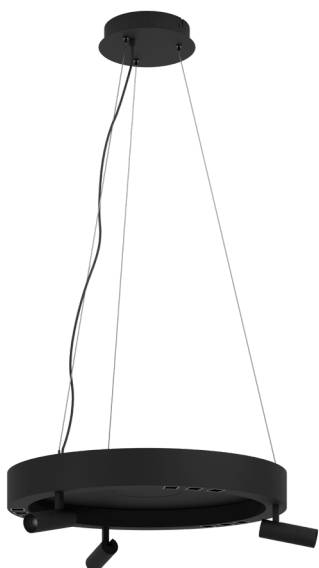

390053 BRUSCOLI

General Information

Material number	390053
Type	pendant light
Product segment	Indoor
Theme	Crystal & Design
Energy efficiency class (EEI)	F

Dimensions

Article Height (in mm)	1500
Article Diameter (in mm)	600
Net Weight (in kg)	5.4

Material & Colour

Enclosure Material	steel
Enclosure Colour	black

Functionality

Switch Type	without switch
Function	remote control incl. control via remote control
Battery	No
Battery Type	AAA; Alkali; LR03; 1,5V; Micro

390053

BRUSCOLI

Technical Information

Protection Degree	IP20
Protection Class	1
Mains Voltage	220-240V,50/60Hz
Dimmable	Yes
max. Wattage (1)	3X8W
max. Wattage (2)	3X8,5W

Illuminant 1

Socket Type (1)	LED
Illuminant Type (1)	LED
Illuminant incl. (1)	Inclusive
Lumen Complete	1440;1920
Kelvin Complete	3000K
Light colour Complete	WARM WHITE;WARM WHITE
Energy efficiency class (EEI)	F
Dimmable	Yes
Info changeability□light source/driver	LED + driver can be exchanged by a specialist

LED	warm WHITE	LED	warm WHITE	
3X8W	1440lm	3X8,5W	1920lm	