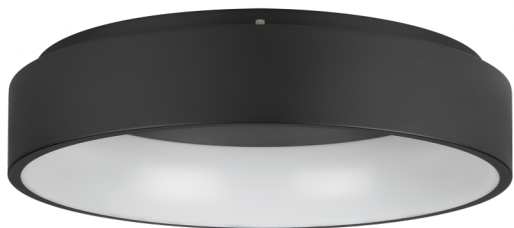

390051

MARGHERA 2

General Information

Material number	390051
Type	ceiling light
Product segment	Indoor
Theme	Crystal & Design

Dimensions

Article Height (in mm)	135
Article Diameter (in mm)	595
Net Weight (in kg)	4.04 Kilogram

Material & Colour

Enclosure Material	steel
Enclosure Colour	black
Glass/Shade Material	plastic
Glass/Shade Colour	white

Functionality

Switch Type	without switch
Battery	No

390051

MARGHERA 2

Technical Information

Protection Degree	IP20
Protection Class	2
Mains Voltage	220-240V,50/60Hz
Dimmable	Yes
max. Wattage (1)	4X8,8W

Illuminant 1

Socket Type (1)	LED
Illuminant Type (1)	LED
Illuminant incl. (1)	Inclusive
Lumen Complete	4200
Kelvin Complete	3000K
Light colour Complete	WARM WHITE
Energy efficiency class (EEI)	E
Dimmable	Yes
Info changeability□light source/driver	LED + driver can be exchanged by a specialist