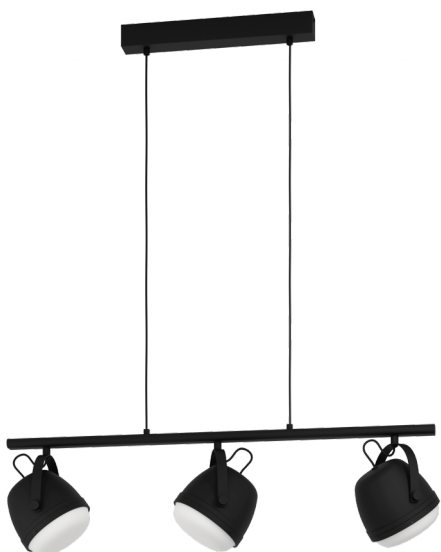

390046

UPANEMA

General Information

Material number	390046
Type	pendant light
Product segment	Indoor
Theme	Crystal & Design

Dimensions

Article Height (in mm)	1500
Article Width (in mm)	165
Article Length (in mm)	890
Net Weight (in kg)	3.95 Kilogram

Material & Colour

Enclosure Material	steel
Enclosure Colour	black
Cable Colour	textil-cable black
Glass/Shade Material	glass etched
Glass/Shade Colour	white

Functionality

Switch Type	without switch
Battery	No