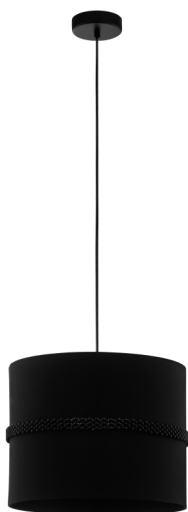

390033

PARAGUAIO

General Information

Material number	390033
Type	pendant light
Product segment	Indoor
Theme	Crystal & Design

Dimensions

Article Height (in mm)	1500
Article Diameter (in mm)	360
Net Weight (in kg)	0.93 Kilogram

Material & Colour

Enclosure Material	steel
Enclosure Colour	black
Cable Colour	textil-cable black
Glass/Shade Material	fabric, glass
Glass/Shade Colour	black

Functionality

Switch Type	without switch
Battery	No