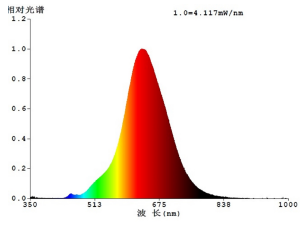

Dimensions

Article Diameter (in mm)	125
Article Length (in mm)	173

12589

LM_LED_E27 - V1

Technical Information

Equivalent power (W)	10
Nominal Lifetime (in h)	25000
Lighting Technology	LED
Directional Light source	No
Lamp cap (Socket)	E27
Mains light source	Yes
Connected light source	No
Colour-tunable light source	No
High luminance light source	No
Dimmable (bulb, board, stripe,...)	Yes
Energy consumption (kWh/1000h)	4
Rated useful lumen	85
Beam angle (°) - at measurement	360
Color temperature (K)	1800
Nominal wattage (W)	4
Chromaticity coordinates x (1)	0,5652
Chromaticity coordinates y (1)	0,4163
Color rendering index (CRI)	80
R9	32
Lamp survival factor @3000h	> = 90 %
Lumen maintenance factor @3000h % in decimal number	0,96
Flicker Metric / Pst LM	1
Stroboscopic Effect Metric / SVM	0,4

Switch information

Function	not suitable as main light source
Switching Cycles	15,000

12589 LM_LED_E27 - V1

Завантажено з mamadecor.ua

Technical changes reserved

3/3

Contact | Support
eglo.com/en/eglo-worldwide