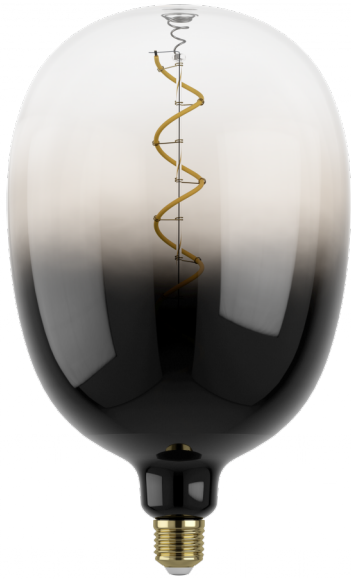

12588

LM_LED_E27 - V1

COMMISSION DELEGATED REGULATION (EU) 2019/2015
with regard to energy labelling of light sources

EGLO Leuchten GmbH, Heiligkreuz 22, 6136 Pill, AT

General Information

Trade mark	EGLO
Material number	12588
Type	Bulb
Light colour Complete	WARM WHITE
Illuminant Type (1)	E27-LED-T180
EAN/UPC	9002759125882

Dimensions

Article Diameter (in mm)	180
Article Length (in mm)	295

12588

LM_LED_E27 - V1

Technical Information

Equivalent power (W)	10
Nominal Lifetime (in h)	25000
Lighting Technology	LED
Directional Light source	No
Lamp cap (Socket)	E27
Mains light source	Yes
Connected light source	No
Colour-tunable light source	No
High luminance light source	No
Dimmable (bulb, board, stripe,...)	Yes
Rated useful lumen	85
Color temperature (K)	1800
Nominal wattage (W)	4
Chromaticity coordinates x (1)	0,5609
Chromaticity coordinates y (1)	0,4204
Color rendering index (CRI)	80
R9	39
Lamp survival factor @3000h	> = 90 %
Lumen maintenance factor @3000h % in decimal number	0,96
Flicker Metric / Pst LM	1
Stroboscopic Effect Metric / SVM	0,4

Switch information

Function	not suitable as main light source
Switching Cycles	15,000

12588 LM_LED_E27 - V1