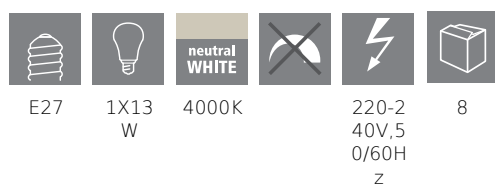

11938

LM_LED_E27 - V1

COMMISSION DELEGATED REGULATION (EU) 2019/2015
with regard to energy labelling of light sources

EGLO Leuchten GmbH, Heiligkreuz 22, 6136 Pill, AT

General Information

Trade mark	EGLO
Material number	11938
Type	lightbulb
Light colour Complete	WHITE
Illuminant Type (1)	E27-LED-A60
EAN/UPC	9002759119386
Energy efficiency class (EEI)	E

Dimensions

Article Diameter (in mm)	60
Article Length (in mm)	116

11938

LM_LED_E27 - V1

Technical Information

Equivalent power (W)	100
item-number LED-board (1)	11938
Lighting Technology	LED
Directional Light source	No
Lamp cap (Socket)	E27
Mains light source	Yes
Connected light source	No
Colour-tunable light source	No
High luminance light source	No
Dimmable (bulb, board, stripe,...)	No
Energy consumption (kWh/1000h)	13
Rated useful lumen	1521
Beam angle (°) - at measurement	360
Color temperature (K)	4000
Nominal wattage (W)	13
Chromaticity coordinates x (1)	0,3852
Chromaticity coordinates y (1)	0,3768
Color rendering index (CRI)	90
R9	83
Lamp survival factor @3000h	> = 90 %
Lumen maintenance factor @3000h % in decimal number	0,96
Displacement factor DF (PF)	0,8
Flicker Metric / Pst LM	0,1
Stroboscopic Effect Metric / SVM	0,2