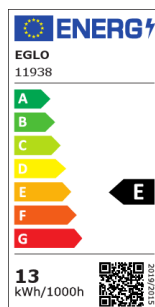

11938

LM_LED_E27 - V1

COMMISSION DELEGATED REGULATION (EU) 2019/2015
with regard to energy labelling of light sources

EGLO Leuchten GmbH, Heiligkreuz 22, 6136 Pill, AT

General Information

Trade mark	EGLO
Material number	11938
Type	lightbulb
Light colour Complete	WHITE
Illuminant Type (1)	E27-LED-A60
EAN/UPC	9002759119386
Energy efficiency class (EEI)	E

Dimensions

Article Diameter (in mm)	60
Article Length (in mm)	116

11938

LM_LED_E27 - V1

Technical Information

Equivalent power (W)	100
item-number LED-board (1)	11938
Lighting Technology	LED
Directional Light source	No
Lamp cap (Socket)	E27
Mains light source	Yes
Connected light source	No
Colour-tunable light source	No
High luminance light source	No
Dimmable (bulb, board, stripe,...)	No
Energy consumption (kWh/1000h)	13
Rated useful lumen	1521
Beam angle (°) - at measurement	360
Color temperature (K)	4000
Nominal wattage (W)	13
Chromaticity coordinates x (1)	0,3852
Chromaticity coordinates y (1)	0,3768
Color rendering index (CRI)	90
R9	83
Lamp survival factor @3000h	> = 90 %
Lumen maintenance factor @3000h % in decimal number	0,96
Displacement factor DF (PF)	0,8
Flicker Metric / Pst LM	0,1
Stroboscopic Effect Metric / SVM	0,2