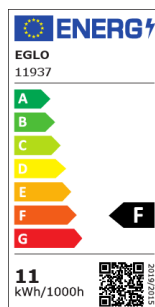

11937

LM_LED_E27 - V1

COMMISSION DELEGATED REGULATION (EU) 2019/2015
 with regard to energy labelling of light sources

EGLO Leuchten GmbH, Heiligkreuz 22, 6136 Pill, AT

General Information

Trade mark	EGLO
Material number	11937
Type	lightbulb
Light colour Complete	WHITE
Illuminant Type (1)	E27-LED-A60
EAN/UPC	9002759119379
Energy efficiency class (EEI)	F

Dimensions

Article Diameter (in mm)	60
Article Length (in mm)	123

11937

LM_LED_E27 - V1

Technical Information

Equivalent power (W)	75
Nominal Lifetime (in h)	25,000
item-number LED-board (1)	11937
Lighting Technology	LED
Directional Light source	No
Lamp cap (Socket)	E27
Mains light source	Yes
Connected light source	No
Colour-tunable light source	No
High luminance light source	No
Dimmable (bulb, board, stripe,...)	No
Energy consumption (kWh/1000h)	11
Rated useful lumen	1055
Beam angle (°) - at measurement	360
Color temperature (K)	4000
Nominal wattage (W)	11
Chromaticity coordinates x (1)	0,382
Chromaticity coordinates y (1)	0,3776
Color rendering index (CRI)	90
R9	73
Lamp survival factor @3000h	> = 90 %
Lumen maintenance factor @3000h % in decimal number	0,96
Displacement factor DF (PF)	0,7
Flicker Metric / Pst LM	0,1
Stroboscopic Effect Metric / SVM	0,1