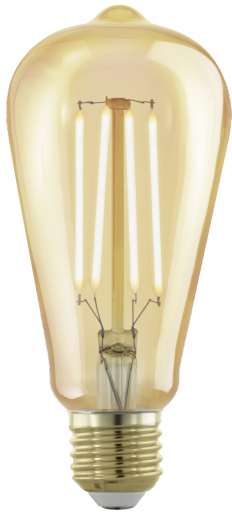

# 110067 LM\_LED\_E27 - V1

Завантажено з mamadecor.ua

COMMISSION DELEGATED REGULATION (EU) 2019/2015  
with regard to energy labelling of light sources

EGLO Leuchten GmbH, Heiligkreuz 22, 6136 Pill, AT

## General Information

Trade mark	EGLO
Material number	110067
Type	Bulb
Light colour Complete	WARM WHITE
Illuminant Type (1)	E27-LED-ST64
EAN/UPC	9008606228003

## Dimensions

Article Diameter (in mm)	64
Article Length (in mm)	142