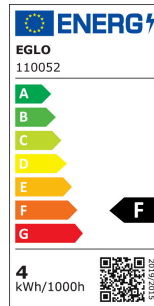

## LM\_LED\_E27 - V1

COMMISSION DELEGATED REGULATION (EU) 2019/2015  
with regard to energy labelling of light sources

EGLO Leuchten GmbH, Heiligkreuz 22, 6136 Pill, AT

### General Information

Trade mark	EGLO
Material number	110052
Type	Bulb
Light colour Complete	WARM WHITE
Illuminant Type (1)	E27-LED-G80
EAN/UPC	9008606227860
Energy efficiency class (EEI)	F

### Dimensions

Article Diameter (in mm)	80
Article Length (in mm)	120

### Technical Information

Equivalent power (W)	32
item-number LED-board (1)	110052
Lighting Technology	LED
Directional Light source	No
Lamp cap (Socket)	E27
Mains light source	Yes
Connected light source	No
Colour-tunable light source	No
High luminance light source	No
Dimmable (bulb, board, stripe,...)	No
Energy consumption (kWh/1000h)	4
Rated useful lumen	350
Beam angle (°) - at measurement	360
Color temperature (K)	2200
Nominal wattage (W)	4
Standby power (P sb, W)	0
Chromaticity coordinates x (1)	0,4997
Chromaticity coordinates y (1)	0,4164
Color rendering index (CRI)	80
Lamp survival factor @3000h	> = 90 %
Lumen maintenance factor @3000h % in decimal number	0,93
Flicker Metric / Pst LM	0,1
Stroboscopic Effect Metric / SVM	0,1