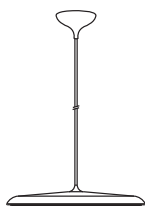

Artist 40**Artist 40**

Item number: 83093009 Beige
 EAN: 5704924002465
 Packaging unit 1
 Material: Metal/Plastic
 IP20, Class 2 (Double isolated), 230V
 Cord: 300 cm, Beige textile cable
 LED MODUL, Max. 24W, Light source incl. 24w led

Area: Indoor
 Total driver+bulb consumption (Watt): 24
 Transformer/driver placement: I lampen

With its contemporary design and simple shape, the award-winning Artist is a beautiful candidate for a future classic. The build-in LED panel is covered with a opalized shade, which soften and defuse the light. As the name suggests, the design is inspired from the world of music – by a drum kit cymbal. Design by Bønnelycke mdd