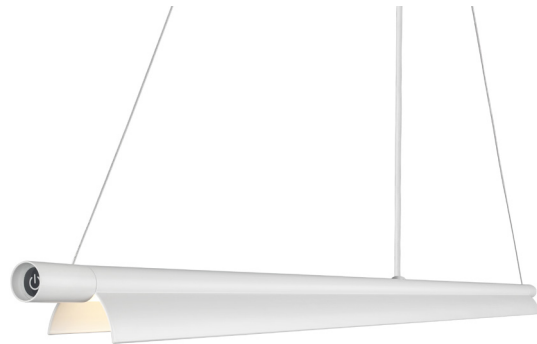

design<sup>®</sup>  
for the  
people

nordlux<sup>®</sup>

Height (cm): 5  
Width (cm): 8.5  
120

## SpaceB

Item number: 46013001 White  
EAN: 5701581395381

Packaging unit 3  
Material: Aluminium/Plastic  
IP20, Class 2 (Double isolated), 230V  
Cord: 300 cm, White textile cable  
Can the cable be replaced? No  
Switch on the fixture  
LED MODUL, Light source incl. 22w led

Area: Indoor  
Energy class A++ - A  
Total driver+bulb consumption (Watt): 3  
Transformer/driver placement: I baldakinen

Space B realises the desire to create an extremely simple lamp in terms of expression. The simple and current design is given a particular twist of pleasant lighting through three different settings for temperature and brightness. An illuminating surprise element which sets new standards for innovative lighting and contributes great functional value. For example, place the pendant over the table where the family gathers for dinner, and use the warm colour temperature, dimming the brightness to a more intimate lighting when there are just two of you, and take advantage of one of the two whiter colour temperatures when reading