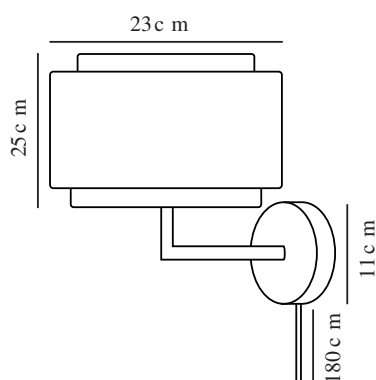

TAKAI | WALL LIGHT | BEIGE

2320421018

Voltage (V): 220-240 Volt
 IP degree: IP20
 Maximum bulb wattage (W): 25W
 Class (Class 1, Class 2, Class 3):
 Class 2 (Double isolated)
 Socket type: E27
 Switch placement: On the fixture

Primary material: Stainless steel
 Secondary material: Textile
 Colour of the cable: White
 Length of the cable (cm): 180
 Surface material of the cable:
 Textile
 Is the cable replaceable: True

Colour: Beige
 Height (cm): 25
 Width (cm): 23
 Tube Diameter (cm): 1.15
 Shade Diameter (cm): 23
 Outdoor base dimension (cm): 11
 Length (cm): 23

EAN: 5704924015458
 Item Number: 2320421018

Pcs Per Master Carton: 3
 Sales Box Height (cm): 22
 Sales Box Width(cm): 25
 Sales Box Depth (cm): 25
 Sales Box Volume m³ : 0.0138
 Product net weight (kg): 0.7