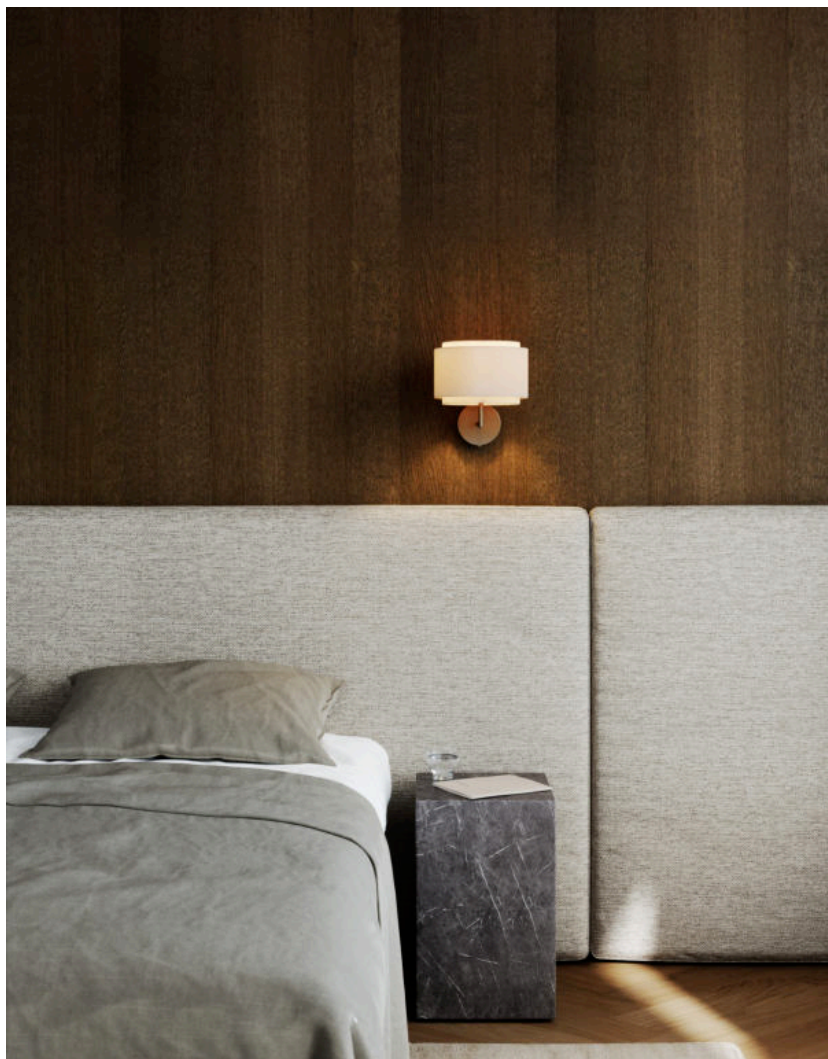

TAKAI | WALL LIGHT | BEIGE

2320421018

Voltage (V): 220-240 Volt
 IP degree: IP20
 Maximum bulb wattage (W): 25W
 Class (Class 1, Class 2, Class 3):
 Class 2 (Double isolated)
 Socket type: E27
 Switch placement: On the fixture

Primary material: Stainless steel
 Secondary material: Textile
 Colour of the cable: White
 Length of the cable (cm): 180
 Surface material of the cable:
 Textile
 Is the cable replaceable: True

Colour: Beige
 Height (cm): 25
 Width (cm): 23
 Tube Diameter (cm): 1.15
 Shade Diameter (cm): 23
 Outdoor base dimension (cm): 11
 Length (cm): 23

• Combines materials such as burnished brass and fabric • Fabric shade in a beautiful shape

• The design oozes that luxury hotel feeling

The Takai wall light by Studio Mavro//Lefèvre by Sofie Lefèvre has a fabric shade with a beautiful shape that invites you to look at it from many different angles. The combination of the flax linen shade and the burnished brass base creates a very soft and warm design language.