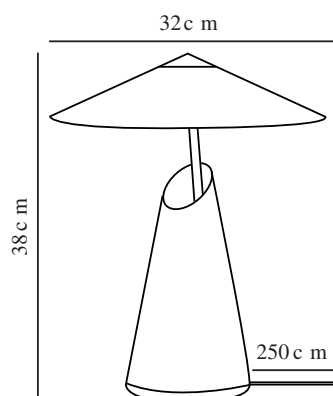

# TAIDO | TABLE LAMP | CHROME

2320375033

Voltage (V): 220-240 Volt  
 IP degree: IP20  
 Maximum bulb wattage (W): 25W  
 Class (Class 1, Class 2, Class 3):  
 Class 2 (Double isolated)  
 Socket type: E27  
 Switch placement: On the cable  
 Parallel connection: False

Height (cm): 38  
 Width (cm): 32  
 Tube Diameter (cm): 1  
 Shade Diameter (cm): 32  
 Outdoor base dimension (cm):  
 14.4  
 Length (cm): 32  
 Tilt Angle (°): 10

Pcs Per Master Carton: 3  
 Sales Box Height (cm): 40  
 Sales Box Width(cm): 36  
 Sales Box Depth (cm): 27  
 Sales Box Volume m<sup>3</sup> : 0.0389  
 Product net weight (kg): 3.07

Primary material: Metal  
 Secondary material: Plastic  
 Colour of the cable: White  
 Length of the cable (cm): 250  
 Surface material of the cable:  
 Textile  
 Is the cable replaceable: False  
 Colour: Chrome

EAN: 5704924014574  
 Item Number: 2320375033

- Soft, indirect light
- The conical base and triangle shade create a refined silhouette
- Adjustable lamp head for a directional light

The Taido table lamp by Anker Studio consists of two geometric shapes that together create a refined silhouette. The angled, round shade is elegantly pinned on the conical base. Light is reflected up into the shade, creating a soft and diffused light. The lamp can be adjusted in many directions, allowing you to change the ambience.