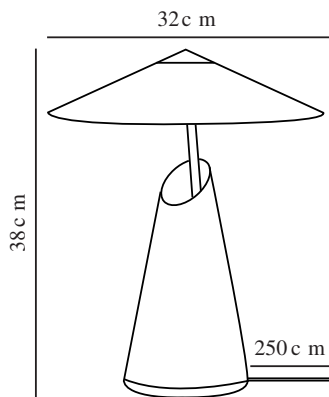

TAIDO | TABLE LAMP | BROWN

2320375018

Voltage (V): 220-240 Volt
 IP degree: IP20
 Maximum bulb wattage (W): 25W
 Class (Class 1, Class 2, Class 3):
 Class 2 (Double isolated)
 Socket type: E27
 Switch placement: On the cable
 Parallel connection: False

Height (cm): 38
 Width (cm): 32
 Tube Diameter (cm): 1
 Shade Diameter (cm): 32
 Outdoor base dimension (cm):
 14.4
 Length (cm): 32
 Tilt Angle (°): 10

Pcs Per Master Carton: 3
 Sales Box Height (cm): 40
 Sales Box Width(cm): 36
 Sales Box Depth (cm): 27
 Sales Box Volume m³ : 0.0389
 Product net weight (kg): 3.07

Primary material: Metal
 Secondary material: Plastic
 Colour of the cable: Black
 Length of the cable (cm): 250
 Surface material of the cable:
 Textile
 Is the cable replaceable: False
 Colour: Brown

EAN: 5704924014567
 Item Number: 2320375018

- Soft, indirect light
- The conical base and triangle shade create a refined silhouette
- Adjustable lamp head for a directional light

The Taido table lamp by Anker Studio consists of two geometric shapes that together create a refined silhouette. The angled, round shade is elegantly pinned on the conical base. Light is reflected up into the shade, creating a soft and diffused light. The lamp can be adjusted in many directions, allowing you to change the ambience.