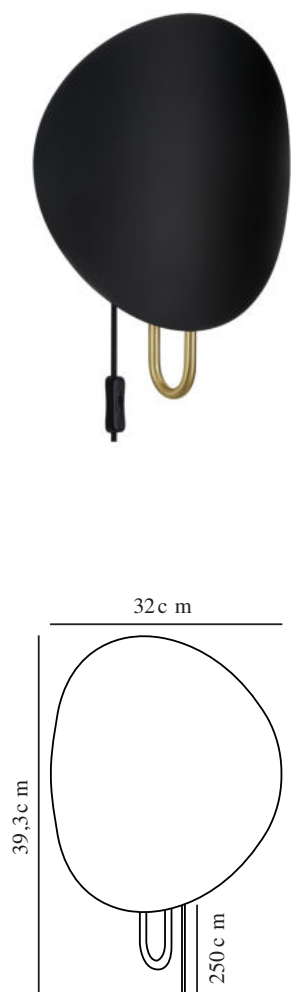

SPARGO | WALL LIGHT | BLACK/BRASS

2320361003

Voltage (V): 220-240 Volt
 IP degree: IP20
 Maximum bulb wattage (W): 25W
 Class (Class 1, Class 2, Class 3):
 Class 2 (Double isolated)
 Socket type: E27
 Switch placement: On the cable

Primary material: Metal
 Secondary material: Plastic
 Colour of the cable: Black
 Length of the cable (cm): 180
 Surface material of the cable:
 Textile
 Is the cable replaceable: True
 Colour: Black/Brass

Height (cm): 39.3
 Width (cm): 32
 Shade Diameter (cm): 32
 Outdoor base dimension (cm): 10
 Length (cm): 32

EAN: 5704924014550
 Item Number: 2320361003
 Pcs Per Master Carton: 3

Sales Box Height (cm): 39
 Sales Box Width(cm): 39.5
 Sales Box Depth (cm): 12.5
 Sales Box Volume m³ : 0.0193
 Product net weight (kg): 1.16

- Soft, indirect light • Soft reflection of light on the wall
- Beautiful brushed brass details

Indirect light is the driving force behind the Spargo wall light by Danish Anker Studio. The large, slightly curved shade reflects the light onto the wall and diffuses it into the room. The shade is elegantly held by the brushed brass base.