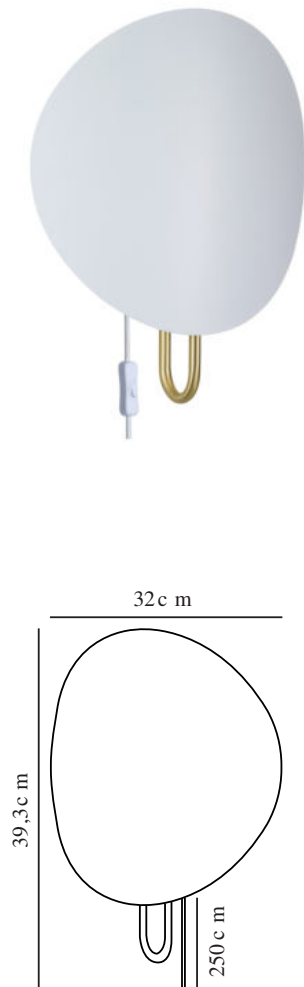

SPARGO | WALL LIGHT | WHITE/BRASS

2320361001

Voltage (V): 220-240 Volt
 IP degree: IP20
 Maximum bulb wattage (W): 25W
 Class (Class 1, Class 2, Class 3):
 Class 2 (Double isolated)
 Socket type: E27
 Switch placement: On the cable

Primary material: Metal
 Secondary material: Plastic
 Colour of the cable: White
 Length of the cable (cm): 180
 Surface material of the cable:
 Textile
 Is the cable replaceable: True
 Colour: White/Brass

Height (cm): 39.3
 Width (cm): 32
 Shade Diameter (cm): 32
 Outdoor base dimension (cm): 10
 Length (cm): 32

EAN: 5704924014543
 Item Number: 2320361001
 Pcs Per Master Carton: 3

Sales Box Height (cm): 39
 Sales Box Width(cm): 39.5
 Sales Box Depth (cm): 12.5
 Sales Box Volume m³ : 0.0193
 Product net weight (kg): 1.16

- Soft, indirect light • Soft reflection of light on the wall
- Beautiful brushed brass details

Indirect light is the driving force behind the Spargo wall light by Danish Anker Studio. The large, slightly curved shade reflects the light onto the wall and diffuses it into the room. The shade is elegantly held by the brushed brass base.