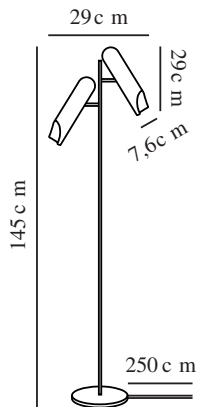

# ROCHELLE | FLOOR LAMP | BLACK

2320314003

Voltage (V): 220-240 Volt  
 IP degree: IP20  
 Maximum bulb wattage (W): 2x8W  
 Class (Class 1, Class 2, Class 3):  
 Class 2 (Double isolated)  
 Socket type: GU10  
 Switch placement: On the cable

Primary material: Metal  
 Secondary material: Plastic  
 Colour of the cable: Black  
 Length of the cable (cm): 250  
 Surface material of the cable:  
 Textile  
 Is the cable replaceable: False  
 Suitable for Seaside: False  
 Colour: Black

Height (cm): 145  
 Width (cm): 29  
 Tube Diameter (cm): 1.9  
 Shade Diameter (cm): 7.6  
 Outdoor base dimension (cm): 25  
 Length (cm): 29  
 Tilt Angle (°): 40  
 Turning Angle (°): 350

EAN: 5704924015427  
 Item Number: 2320314003  
 Pcs Per Master Carton: 2

Sales Box Height (cm): 76  
 Sales Box Width (cm): 31.5  
 Sales Box Depth (cm): 11  
 Sales Box Volume m<sup>3</sup>: 0.0263  
 Product net weight (kg): 3.95

- Beautiful and minimalist design • Modern Italian design language
- Two adjustable lamp heads