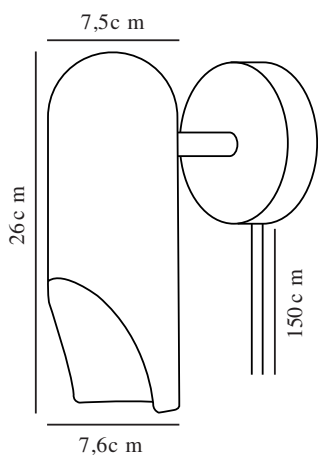

ROCHELLE | WALL LIGHT | BLACK

2320301003

Voltage (V): 220-240 Volt
 IP degree: IP20
 Maximum bulb wattage (W): 8W
 Class (Class 1, Class 2, Class 3):
 Class 2 (Double isolated)
 Socket type: GU10
 Switch placement: On the base
 Parallel connection: False

Primary material: Metal
 Secondary material: Plastic
 Colour of the cable: Black
 Length of the cable (cm): 180
 Surface material of the cable:
 Textile
 Is the cable replaceable: True
 Suitable for Seaside: False
 Colour: Black

Height (cm): 20.5
 Width (cm): 10
 Shade Diameter (cm): 7.6
 Outdoor base dimension (cm): 10
 Length (cm): 10
 Tilt Angle (°): 40
 Turning Angle (°): 350

EAN: 5704924015410
 Item Number: 2320301003
 Pcs Per Master Carton: 3

Sales Box Height (cm): 22.5
 Sales Box Width(cm): 17.5
 Sales Box Depth (cm): 12
 Sales Box Volume m³ : 0.0047
 Product net weight (kg): 0.78

• Beautiful and minimalist design • Modern Italian design language