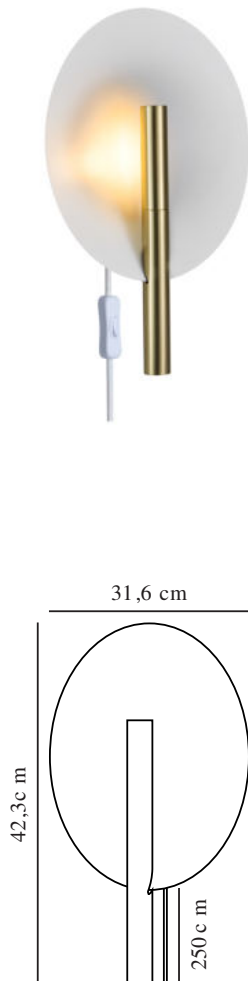

# FURIKO | WALL LIGHT | BRUSHED BRASS

2320241035

Voltage (V): 220-240 Volt  
 IP degree: IP20  
 Maximum bulb wattage (W): 6W  
 Class (Class 1, Class 2, Class 3):  
 Class 2 (Double isolated)  
 Socket type: G9  
 Switch placement: On the cable

Primary material: Metal  
 Secondary material: Plastic  
 Colour of the cable: White  
 Length of the cable (cm): 180  
 Surface material of the cable:  
 Textile  
 Is the cable replaceable: True  
 Colour: Brushed Brass

Height (cm): 42.3  
 Width (cm): 31.6  
 Shade Diameter (cm): 31.6  
 Outdoor base dimension (cm): 10  
 Length (cm): 31.6

EAN: 5704924014437  
 Item Number: 2320241035  
 Pcs Per Master Carton: 3

Sales Box Height (cm): 39  
 Sales Box Width(cm): 46.5  
 Sales Box Depth (cm): 12  
 Sales Box Volume m<sup>3</sup> : 0.0218  
 Product net weight (kg): 1.07