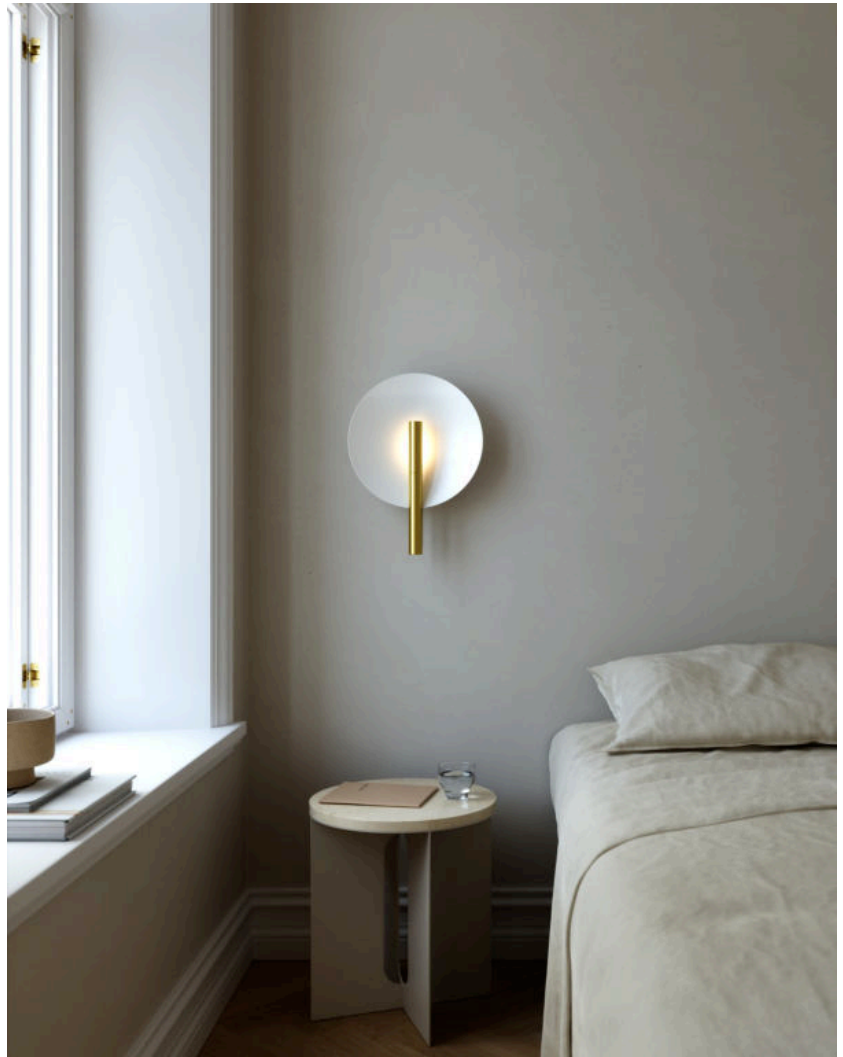

# FURIKO | WALL LIGHT | BRUSHED BRASS

2320241035

Voltage (V): 220-240 Volt  
 IP degree: IP20  
 Maximum bulb wattage (W): 6W  
 Class (Class 1, Class 2, Class 3):  
 Class 2 (Double isolated)  
 Socket type: G9  
 Switch placement: On the cable

Primary material: Metal  
 Secondary material: Plastic  
 Colour of the cable: White  
 Length of the cable (cm): 180  
 Surface material of the cable:  
 Textile  
 Is the cable replaceable: True  
 Colour: Brushed Brass

Height (cm): 42.3  
 Width (cm): 31.6  
 Shade Diameter (cm): 31.6  
 Outdoor base dimension (cm): 10  
 Length (cm): 31.6

EAN: 5704924014437  
 Item Number: 2320241035  
 Pcs Per Master Carton: 3

Sales Box Height (cm): 39  
 Sales Box Width(cm): 46.5  
 Sales Box Depth (cm): 12  
 Sales Box Volume m<sup>3</sup> : 0.0218  
 Product net weight (kg): 1.07

- Soft, indirect light • Beautiful reflection of light on the large shade
- Ideal for a hallway or bedroom

The Furiko wall light by Anker Studio has a simple and elegant design language. The light reflects backwards onto the beautiful spherical shade, creating a soft and indirect light. Furiko is perfect for the hallway or bedroom where a soft light is essential.