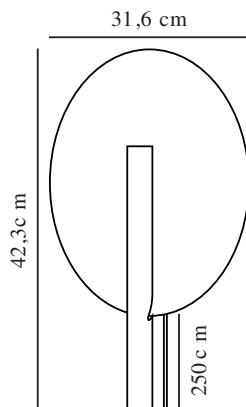

# FURIKO | WALL LIGHT | BLACK

2320241003

Voltage (V): 220-240 Volt  
 IP degree: IP20  
 Maximum bulb wattage (W): 6W  
 Class (Class 1, Class 2, Class 3):  
 Class 2 (Double isolated)  
 Socket type: G9  
 Switch placement: On the cable

Primary material: Metal  
 Secondary material: Plastic  
 Colour of the cable: White  
 Length of the cable (cm): 180  
 Surface material of the cable:  
 Textile  
 Is the cable replaceable: True  
 Colour: Black

Height (cm): 42.3  
 Width (cm): 31.6  
 Shade Diameter (cm): 31.6  
 Outdoor base dimension (cm): 10  
 Length (cm): 31.6

EAN: 5704924014444  
 Item Number: 2320241003  
 Pcs Per Master Carton: 3

Sales Box Height (cm): 39  
 Sales Box Width(cm): 46.5  
 Sales Box Depth (cm): 12  
 Sales Box Volume m<sup>3</sup> : 0.0218  
 Product net weight (kg): 1.07