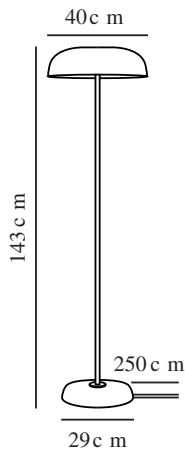

# GLOSSY | FLOOR LAMP | WHITE

2220344001

Voltage (V): 220-240 Volt  
 IP degree: IP20  
 Maximum bulb wattage (W): 3\*25  
 Class (Class 1, Class 2, Class 3):  
 Class 2 (Double isolated)  
 Socket type: E14  
 Switch placement: On the cable  
 Parallel connection: False

Height (cm): 143  
 Width (cm): 40  
 Tube Diameter (cm): 1.9  
 Shade Diameter (cm): 40  
 Outdoor base dimension (cm): 29  
 Length (cm): 40  
 Mount directly into insulation:  
 False

Pcs Per Master Carton: 1  
 Sales Box Height (cm): 63.5  
 Sales Box Width(cm): 50.5  
 Sales Box Depth (cm): 25.5  
 Sales Box Volume m<sup>3</sup> : 0.0818  
 Product net weight (kg): 7.5

Primary material: Glass  
 Secondary material: Marble  
 Colour of the cable: White  
 Length of the cable (cm): 250  
 Surface material of the cable:  
 Textile  
 Is the cable replaceable: False  
 Colour: White

EAN: 5704924010118  
 Item Number: 2220344001

- Sophisticated and elegant design • Exclusive marble, glass and brushed brass
- Soft, diffused light through the opalescent glass shade

Glossy is the epitome of tasteful and sophisticated design. Danish designer Maria Berntsen has created a floor lamp that oozes Nordic minimalism, where the combination of exclusive materials such as marble, brushed brass and opal white glass contributes to an incredibly elegant design. Glossy is named after the shiny surface of the opal white glass, which lets a soft and comfortable light shine through.