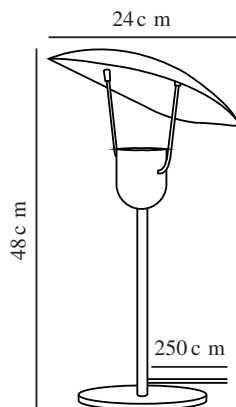

# FABIOLA | TABLE LAMP | BLACK

2220245003

Voltage (V): 220-240 Volt  
 IP degree: IP20  
 Maximum bulb wattage (W): 40W  
 Class (Class 1, Class 2, Class 3):  
 Class 2 (Double isolated)  
 Socket type: GU10  
 Switch placement: On the cable

Primary material: Metal  
 Secondary material: Plastic  
 Colour of the cable: Black  
 Length of the cable (cm): 250  
 Surface material of the cable:  
 Textile  
 Is the cable replaceable: False  
 Colour: Black

Height (cm): 48  
 Width (cm): 24  
 Tube Diameter (cm): 1.6  
 Shade Diameter (cm): 27  
 Outdoor base dimension (cm): 18  
 Length (cm): 24

EAN: 5704924010149  
 Item Number: 2220245003  
 Pcs Per Master Carton: 3

Sales Box Height (cm): 49  
 Sales Box Width (cm): 12  
 Sales Box Depth (cm): 28  
 Sales Box Volume m<sup>3</sup>: 0.0165  
 Product net weight (kg): 1.8

- Modern Italian style • Iconic and sculptural design language
- Soft, indirect light • Elegant brass details