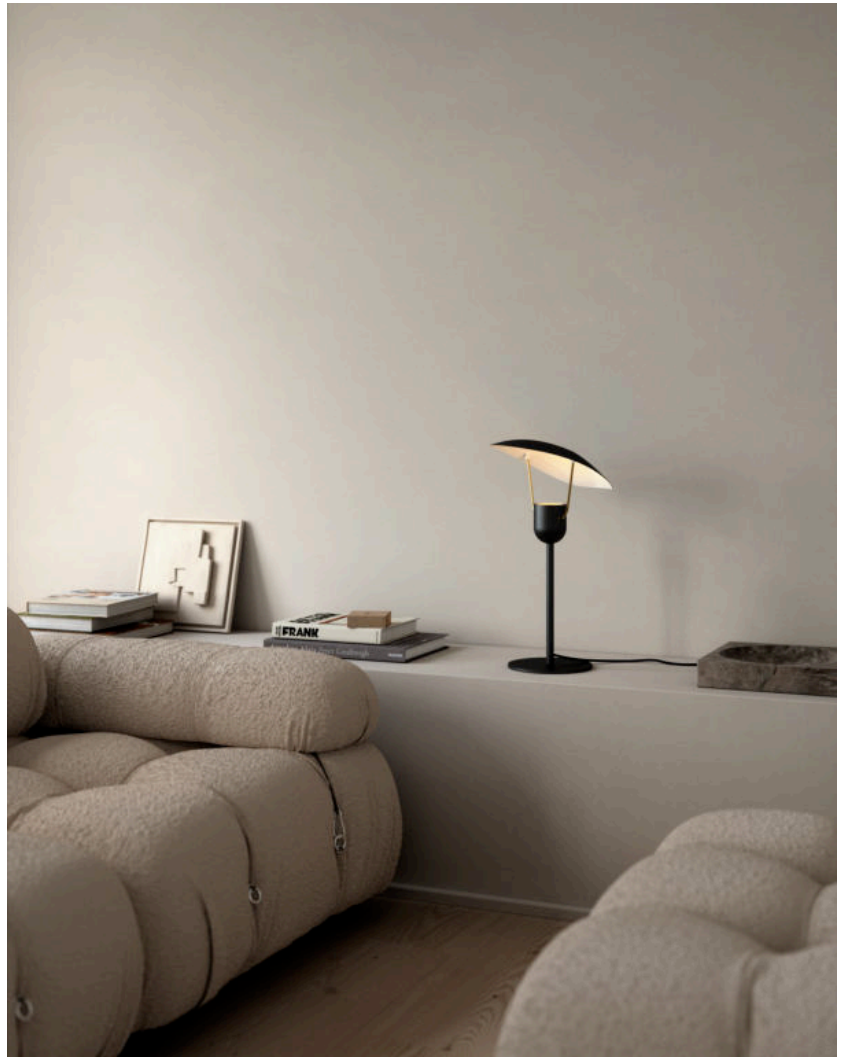

# FABIOLA | TABLE LAMP | BLACK

2220245003

Voltage (V): 220-240 Volt  
 IP degree: IP20  
 Maximum bulb wattage (W): 40W  
 Class (Class 1, Class 2, Class 3):  
 Class 2 (Double isolated)  
 Socket type: GU10  
 Switch placement: On the cable

Primary material: Metal  
 Secondary material: Plastic  
 Colour of the cable: Black  
 Length of the cable (cm): 250  
 Surface material of the cable:  
 Textile  
 Is the cable replaceable: False  
 Colour: Black

Sales Box Height (cm): 49  
 Sales Box Width (cm): 12  
 Sales Box Depth (cm): 28  
 Sales Box Volume m<sup>3</sup>: 0.0165  
 Product net weight (kg): 1.8

- Modern Italian style • Iconic and sculptural design language
- Soft, indirect light • Elegant brass details

The Fabiola table lamp by Danish designer Charlotte Høncke draws inspiration from vintage Italian design and effortlessly unites past classics with present modernity. The design is elegant and sculptural, underlined by the placement of the shade, which ensures a soft, indirect light. Brass details add a luxurious look and feel.