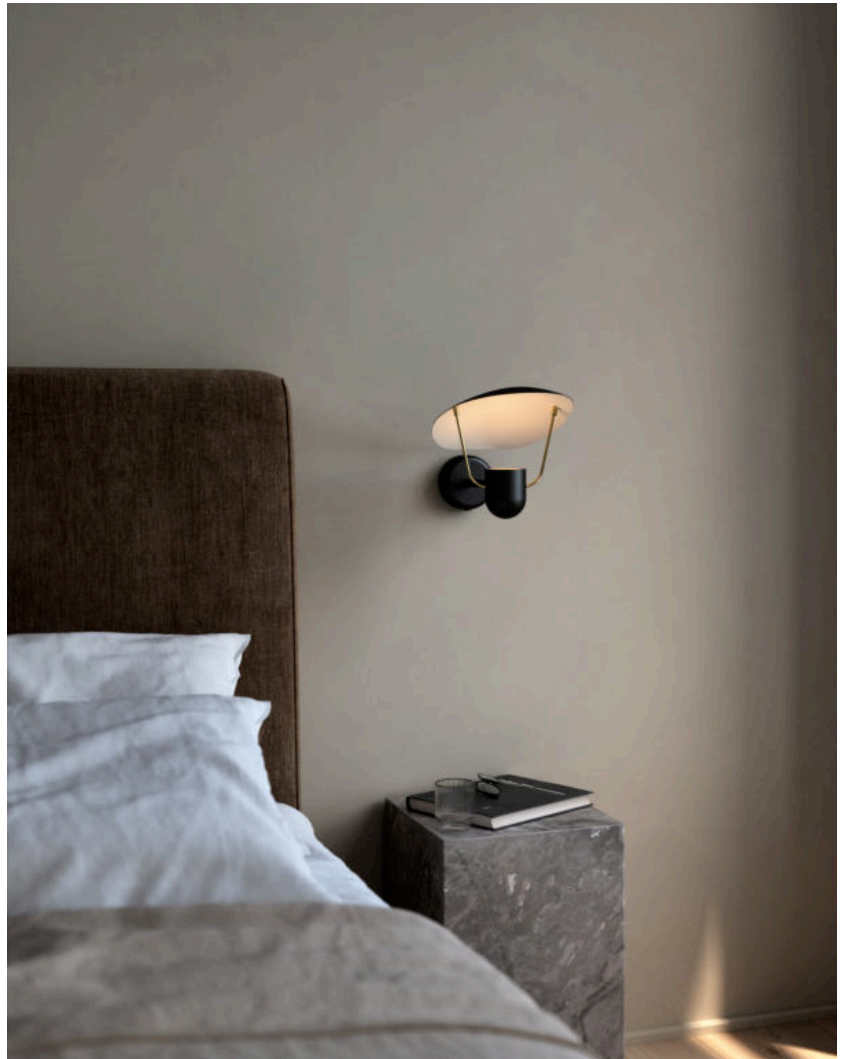

FABIOLA | WALL LIGHT | BLACK

2220231003

Voltage (V): 220-240 Volt
 IP degree: IP20
 Maximum bulb wattage (W): 40
 Class (Class 1, Class 2, Class 3):
 Class 2 (Double isolated)
 Bulb base: GU10
 Switch placement: On the base
 Parallel connection: False

Primary material: Metal
 Secondary material: Plastic
 Colour of the cable: Black
 Length of the cable (cm): 180
 Surface material of the cable:
 Textile
 Is the cable replaceable: False
 Colour: Black

Sales Box Height (cm): 28
 Sales Box Width (cm): 33.5
 Sales Box Depth (cm): 24
 Sales Box Volume m³: 0.0225
 Product net weight (kg): 1.1

- Modern Italian style • Iconic and sculptural design language
- Soft, indirect light • Elegant brass details

The Fabiola wall light by Danish designer Charlotte Hønlcke draws inspiration from vintage Italian design and effortlessly unites past classics with present modernity. The design is elegant and sculptural, underlined by the placement of the shade, which ensures a soft, indirect light. Brass details add a luxurious look and feel.