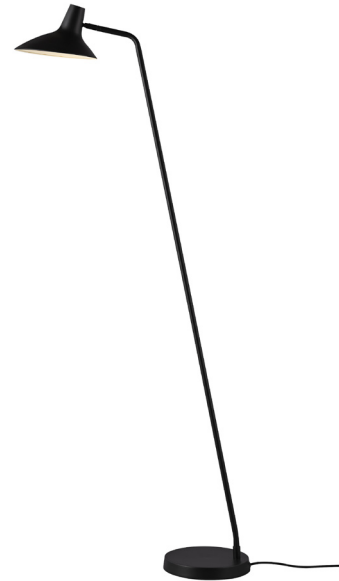

**design[®]
for the
people**

nordlux[®]

Height (cm): 143
Width (cm): 23
54.8
Shade diameter (cm): 23
Shade height (cm): 16.5
Tube diameter (cm): 1.56
Tilt angle: 135°

Darci

Item number: 2120584003 Black

EAN: 5704924004261

Packaging unit 2

Material: Metal/Plastic

IP20, Class 2 (Double isolated), Cord: 250 cm, Black textile cable

Can the cable be replaced? No

Switch on the cable

E14, Max. 25W, Light source not included

Area: Indoor

With a cool and industrial design, the Darci series by Bjørn + Balle is both a highly functional and aesthetic addition to your home. Perfect next to your sofa, armchair or any other place in your home that needs a stylish and functional light. The beautifully curved lamp head is easily adjusted whether you need it for reading, working or just adding the right ambience to the room. High quality materials with a satin soft, matt surface radiate a modern and streamlined look.