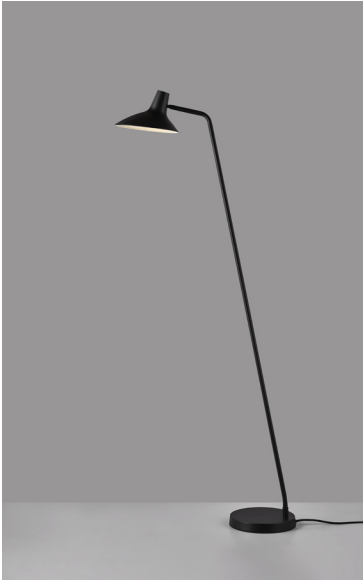

**design[®]
for the
people**

nordlux[®]

Height (cm): 143
Width (cm): 23
54.8
Shade diameter (cm): 23
Shade height (cm): 16.5
Tube diameter (cm): 1.56
Tilt angle: 135°

Darci

Item number: 2120584003 Black

EAN: 5704924004261

Packaging unit 2

Material: Metal/Plastic

IP20, Class 2 (Double isolated), Cord: 250 cm, Black textile cable

Can the cable be replaced? No

Switch on the cable

E14, Max. 25W, Light source not included

Area: Indoor

With a cool and industrial design, the Darci series by Bjørn + Balle is both a highly functional and aesthetic addition to your home. Perfect next to your sofa, armchair or any other place in your home that needs a stylish and functional light. The beautifully curved lamp head is easily adjusted whether you need it for reading, working or just adding the right ambience to the room. High quality materials with a satin soft, matt surface radiate a modern and streamlined look.