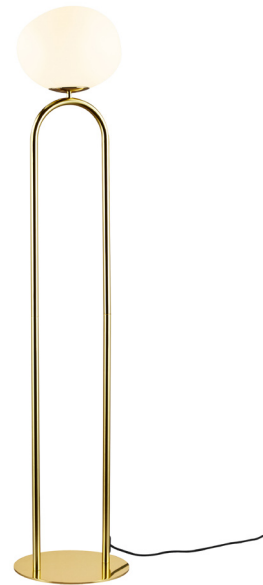

design[®]
for the
people

nordlux[®]

Height (cm): 135
Width (cm): 28
28
Shade diameter (cm): 27
Tube diameter (cm): 1.9

Shapes

Item number: 2120074035 Brass

EAN: 5704924004100

Packaging unit 2

Material: Glass/Metal

IP 20, Class 2 (Double isolated), 230V

Cord: 250 cm, Black textile cable

Can the cable be replaced? No

Switch on the cable

E27, Max. 15W, Light source not included

Area: Indoor

The Shapes series by Danish designer Maria Berntsen draws inspiration from elegant, organically shaped jewellery. The opal glass shade is carried out in a unique, asymmetrical form that plays beautifully together with the shiny brass base and creates a refined and intriguing expression. The lamp emits a soft and diffused light through the mouth blown glass shade that is perfect for working or relaxing.