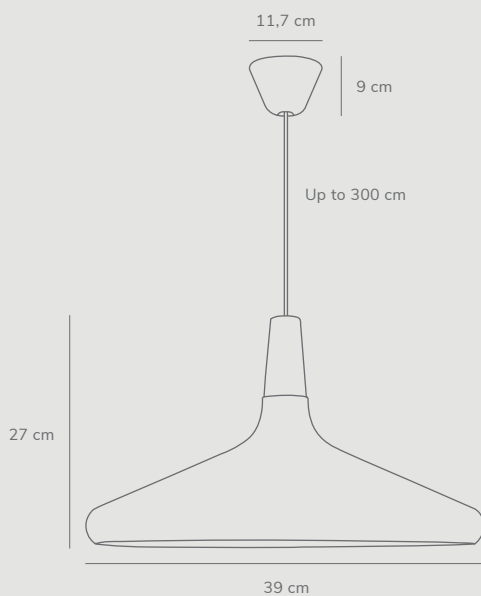

Nori 39 by Bjørn + Balle

Masterbox	Qty 2
Size	H: 22 cm, W: 39 cm, L: 39 cm, Shade Ø: 39 cm
Material	Metal/Wood
IP Class	IP20, Class 2
Cable	Textile cable: White/Black 300 cm non replaceable
Canopy	Color: White/Black, Material: Plastic Ø: 11,7 cm, H: 9 cm
Light source	E27, Max. 40W, Excl. light source,

Blanche 32 by Bjørn + Balle

Masterbox	Qty 2
Size	H: 13,8 cm, W: 31,7 cm, L: 31,7 cm, Shade Ø: 31,7 cm
Material	Metal/Plastic
IP Class	IP 20, Class 2
Cable	Textile cable: White 300 cm non replaceable
Canopy	Color: White, Material: Plastic Ø: 11,7 cm, H: 9 cm
Light source	Fixed LED, Incl. 15W LED, Lumen 1080, Kelvin 2700, Life hours 25.000, RA 80, Dimmable