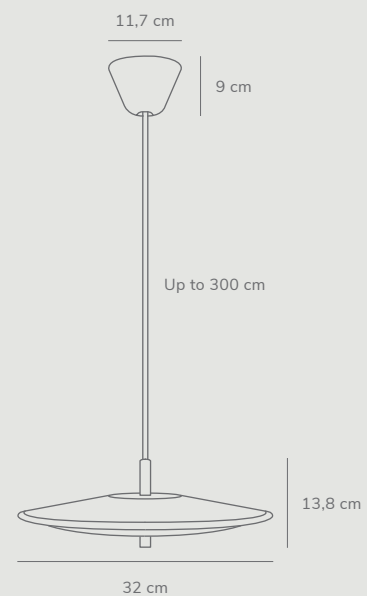

Nori 39 by Bjørn + Balle

Masterbox	Qty 2
Size	H: 22 cm, W: 39 cm, L: 39 cm, Shade Ø: 39 cm
Material	Metal/Wood
IP Class	IP20, Class 2
Cable	Textile cable: White/Black 300 cm non replaceable
Canopy	Color: White/Black, Material: Plastic Ø: 11,7 cm, H: 9 cm
Light source	E27, Max. 40W, Excl. light source,

Blanche 32 by Bjørn + Balle

Masterbox	Qty 2
Size	H: 13,8 cm, W: 31,7 cm, L: 31,7 cm, Shade Ø: 31,7 cm
Material	Metal/Plastic
IP Class	IP 20, Class 2
Cable	Textile cable: White 300 cm non replaceable
Canopy	Color: White, Material: Plastic Ø: 11,7 cm, H: 9 cm
Light source	Fixed LED, Incl. 15W LED, Lumen 1080, Kelvin 2700, Life hours 25.000, RA 80, Dimmable

Features

- Beautiful alone or in a cluster of different sizes
- Cool material mix of metal and wood
- Oiled walnut top (FSC certified)

Features

- Elegant brushed brass details
- Built-in LED
- Dimmable on wall switch