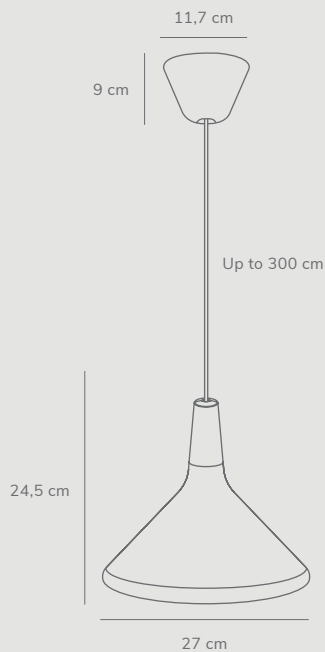

Nori 27 by Bjørn + Balle

Masterbox	Qty 3
Size	H: 24,5 cm, W: 27 cm, L: 27 cm, Shade Ø: 27 cm
Material	Metal/Wood
IP Class	IP20, Class 2
Cable	Textile cable: White/Black 300 cm non replaceable
Canopy	Color: White/Black, Material: Plastic Ø: 11,7 cm, H: 9 cm
Light source	E27, Max. 40W, Excl. light source, Dimmable with compatible bulb and wall switch

Features

Beautiful alone or in a cluster of different sizes
Cool material mix of metal and wood
Oiled walnut top (FSC certified)

Nori 27 by Bjørn + Balle

Masterbox	Qty 3
Size	H: 24,5 cm, Shade Ø: 27 cm
Material	Glass/Wood
IP Class	IP20, Class 2
Cable	Textile cable: White/Black 300 cm non replaceable
Canopy	Color: White/Black, Material: Plastic Ø: 12 cm, H: 9 cm
Light source	E27, Max. 60W, Excl. light source, Dimmable with compatible bulb and wall switch