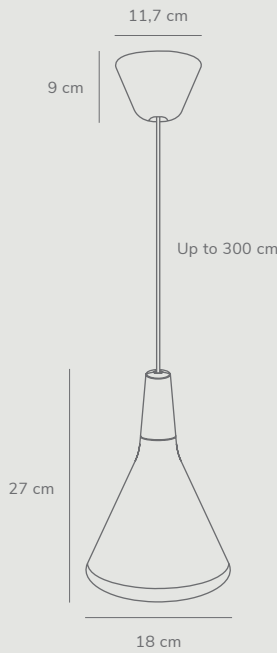

## Nori 18 by Bjørn + Balle

<b>Masterbox</b>	Qty 3
<b>Size</b>	H: 26,5 cm, W: 18 cm, L: 18 cm, Shade Ø: 18 cm
<b>Material</b>	Metal/Wood
<b>IP Class</b>	IP20, Class 2
<b>Cable</b>	Textile cable: White/Black 300 cm non replaceable
<b>Canopy</b>	Color: White/Black, Material: Plastic Ø: 11,7 cm, H: 9 cm
<b>Light source</b>	E27, Max. 40W, Excl. light source, Dimmable with compatible bulb and wall switch

## Nori 18 by Bjørn + Balle

<b>Masterbox</b>	Qty 3
<b>Size</b>	H: 26,5 cm, Shade Ø: 18 cm
<b>Material</b>	Glass/Wood
<b>IP Class</b>	IP20, Class 2
<b>Cable</b>	Textile cable: White/Black 300 cm non replaceable
<b>Canopy</b>	Color: White/Black, Material: Plastic Ø: 12 cm, H: 9 cm
<b>Light source</b>	E27, Max. 60W, Excl. light source, Dimmable with compatible bulb and wall switch