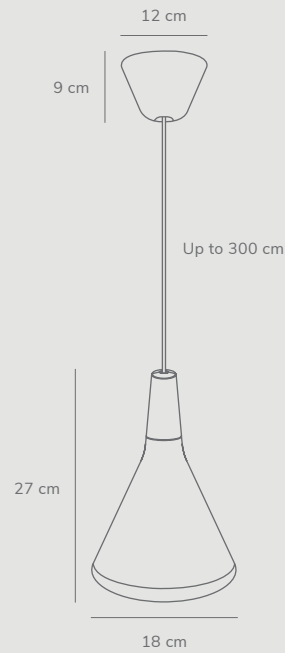

Features

- Beautiful alone or in a cluster of different sizes
- Cool material mix of glass and wood
- Oiled walnut top (FSC certified)