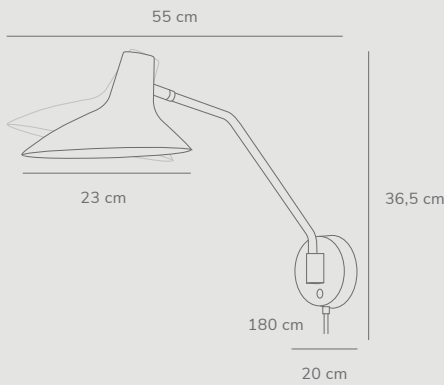

Darci™ by Bjørn + Balle

Masterbox	Qty 3
Size	H: 36,5 cm, W: 22,7 cm, L: 55 cm, Shade Ø: 23 cm, Shade H: 16,5 cm, Pipe Ø: 1,25 cm, Base Ø: 11 cm, Tilt angle: 135°
Material	Metal/Plastic
IP Class	IP20, Class 2
Cable	Textile cable: Black 180 cm replaceable Switch on fixture
Light source	E14, Max. 25W, Excl. light source,

Darci™ by Bjørn + Balle

Masterbox	Qty 2
Size	H: 55 cm, W: 22,7 cm, L: 54 cm, Shade Ø: 23 cm, Shade H: 16,5 cm, Pipe Ø: 1,25 cm, Base Ø: 20 cm, Tilt angle: 135°
Material	Metal/Plastic
IP Class	IP20, Class 2
Cable	Textile cable: Black 250 cm non replaceable Switch on fixture
Light source	E14, Max. 25W, Excl. light source,

Features

- Solid, high quality materials
- Swivel/tilt joint for easy adjustment of lamp head
- On/off touch switch on wall base

Features

- Solid, high quality materials
- Swivel/tilt joint for easy adjustment of lamp head
- On/off touch switch on base