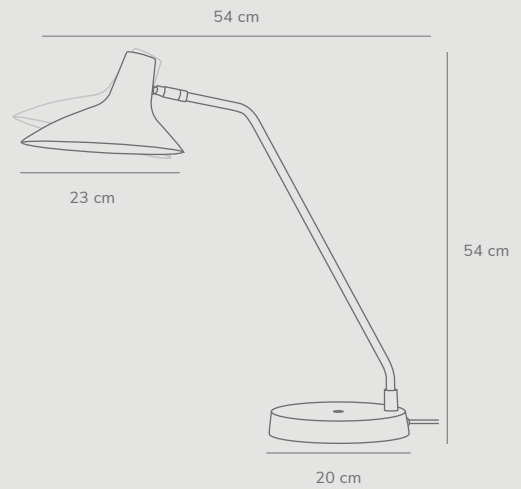

Darci™ by Bjørn + Balle

Masterbox	Qty 3
Size	H: 36,5 cm, W: 22,7 cm, L: 55 cm, Shade Ø: 23 cm, Shade H: 16,5 cm, Pipe Ø: 1,25 cm, Base Ø: 11 cm, Tilt angle: 135°
Material	Metal/Plastic
IP Class	IP20, Class 2
Cable	Textile cable: Black 180 cm replaceable Switch on fixture
Light source	E14, Max. 25W, Excl. light source,

Darci™ by Bjørn + Balle

Masterbox	Qty 2
Size	H: 55 cm, W: 22,7 cm, L: 54 cm, Shade Ø: 23 cm, Shade H: 16,5 cm, Pipe Ø: 1,25 cm, Base Ø: 20 cm, Tilt angle: 135°
Material	Metal/Plastic
IP Class	IP20, Class 2
Cable	Textile cable: Black 250 cm non replaceable Switch on fixture
Light source	E14, Max. 25W, Excl. light source,

Features

- Solid, high quality materials
- Swivel/tilt joint for easy adjustment of lamp head
- On/off touch switch on wall base

Features

- Solid, high quality materials
- Swivel/tilt joint for easy adjustment of lamp head
- On/off touch switch on base