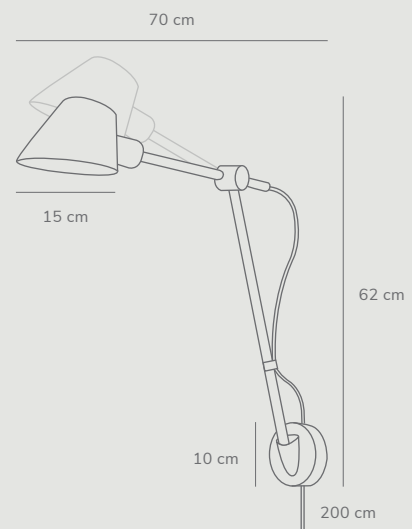

Features

- Modern, yet timeless design
- Adjustable lamp head and arm
- Lights both up and down
- BIM file available