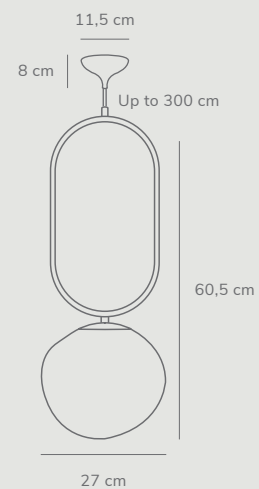

Features

- Exclusive materials - shiny brass and opal glass
- Soft and diffused light through the opalized glass shade
- Mouth blown asymmetrical glass