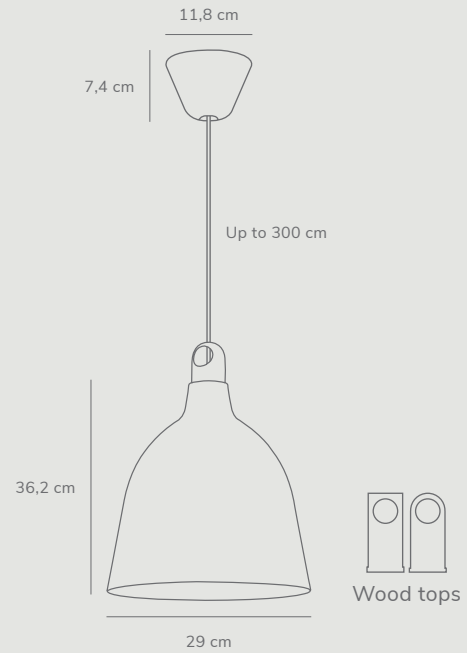

Grey
2120405010

Black
2120405003

Black
48123003

White
48123001

Nobu™ by Bønnelycke mdd

Masterbox	Qty 1
Size	H: 46,5 cm, W: 10,5 cm, L: 49,5 cm, Shade Ø: 10,5 cm, Pipe Ø: 3 cm, Base Ø: 20 cm, Tilt angle: 30°
Material	Metal/Plastic
IP Class	IP 20, Class 2
Cable	Textile cable: Black/Grey 250 cm non replaceable Switch on fixture
Light source	Fixed LED, Incl. 9W LED, Lumen 600, Kelvin 2700, Life hours 25.000, RA 90, Dimmable

Moku 29 by Bønnelycke mdd

Masterbox	Qty 2
Size	Shade Ø: 29 cm, Shade H: 36,2 cm
Material	Metal/Wood
IP Class	IP20, Class 2
Cable	Textile cable: White/Black 300 cm non replaceable
Canopy	Color: White/Black, Material: Plastic Ø: 11,8 cm, H: 7,35 cm
Light source	E27, Max. 60W, Excl. light source, Dimmable with compatible bulb and wall switch

Features

- Build-in LED RA 90
- On/off touch switch with light indication
- Adjustable in both lamp head and arm
- Incl. table foot, table clamp and wall bracket
- Memory function

Features

- Modern shape and design
- Incl. 2 FSC ash wood tops which are exchangeable
- Beautiful matt finish on shade