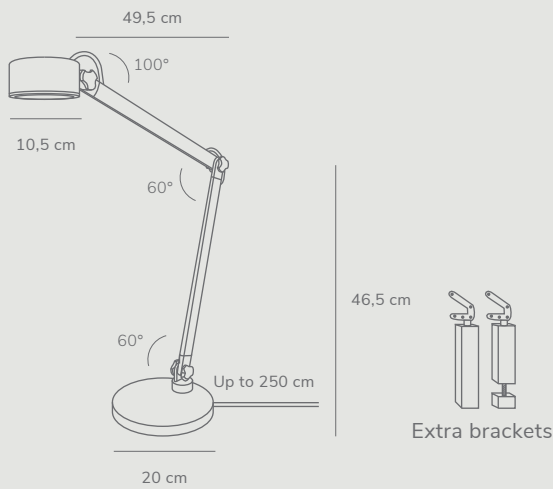

Grey
2120405010

Black
2120405003

Black
48123003

White
48123001

Nobu™ by Bønnelycke mdd

Masterbox	Qty 1
Size	H: 46,5 cm, W: 10,5 cm, L: 49,5 cm, Shade Ø: 10,5 cm, Pipe Ø: 3 cm, Base Ø: 20 cm, Tilt angle: 30°
Material	Metal/Plastic
IP Class	IP 20, Class 2
Cable	Textile cable: Black/Grey 250 cm non replaceable Switch on fixture
Light source	Fixed LED, Incl. 9W LED, Lumen 600, Kelvin 2700, Life hours 25.000, RA 90, Dimmable

Moku 29 by Bønnelycke mdd

Masterbox	Qty 2
Size	Shade Ø: 29 cm, Shade H: 36,2 cm
Material	Metal/Wood
IP Class	IP20, Class 2
Cable	Textile cable: White/Black 300 cm non replaceable
Canopy	Color: White/Black, Material: Plastic Ø: 11,8 cm, H: 7,35 cm
Light source	E27, Max. 60W, Excl. light source, Dimmable with compatible bulb and wall switch

Features

- Build-in LED RA 90
- On/off touch switch with light indication
- Adjustable in both lamp head and arm
- Incl. table foot, table clamp and wall bracket
- Memory function

Features

- Modern shape and design
- Incl. 2 FSC ash wood tops which are exchangeable
- Beautiful matt finish on shade