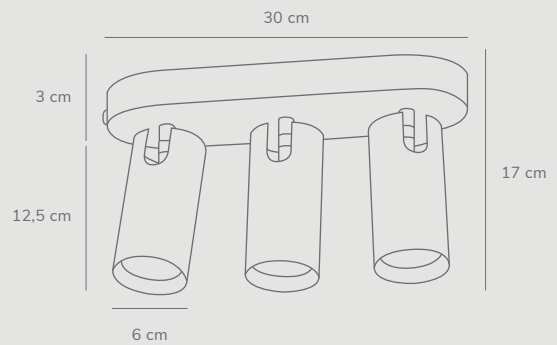

Features

- Beautiful golden details
- Adjustable, directional light
- Slim design that is perfect also for smaller spaces