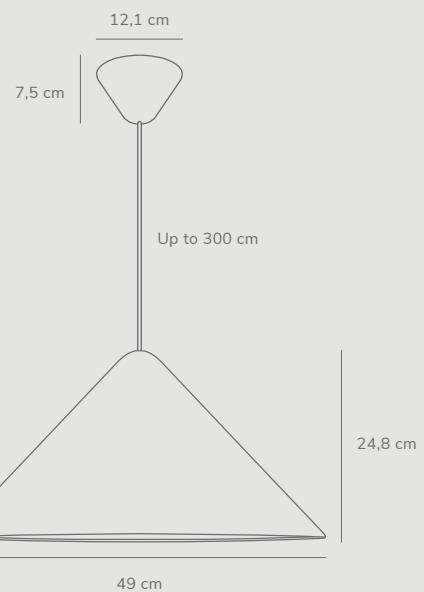

Features

Satin soft, matt surface
Diffuser creates a soft and glare-free light