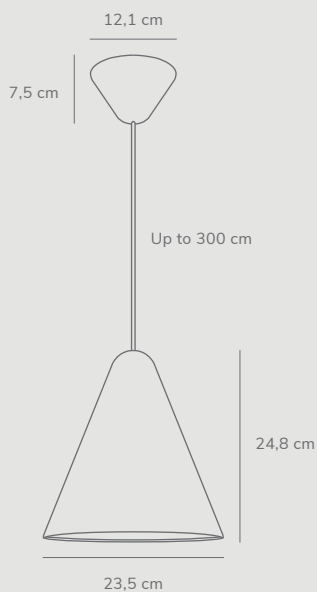

Black
2120503003

Black
2120523003

Nono™ 23,5 by Bønnelycke mdd

Masterbox	Qty 3
Size	H: 24,8 cm, W: 23,5 cm, L: 23,5 cm, Shade Ø: 23,5 cm
Material	Metal/Plastic
IP Class	IP 20, Class 2
Cable	Textile cable: White/Black 300 cm non replaceable
Canopy	Color: White/Black, Material: Plastic Ø: 12,1 cm, H: 7,5 cm
Light source	E27, Max. 40W, Excl. light source, Dimmable with compatible bulb and wall switch

Nono™ 49 by Bønnelycke mdd

Masterbox	Qty 3
Size	H: 24,8 cm, W: 49 cm, L: 49 cm, Shade Ø: 49 cm
Material	Metal/Plastic
IP Class	IP 20, Class 2
Cable	Textile cable: White/Black 300 cm non replaceable
Canopy	Color: White/Black, Material: Plastic Ø: 12,1 cm, H: 7,5 cm
Light source	E27, Max. 50W, Excl. light source, Dimmable with compatible bulb and wall switch