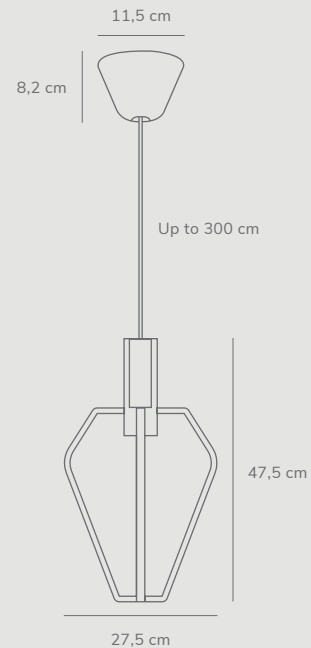

Features

- Sculptural and futuristic design
- Beautiful alone or in clusters