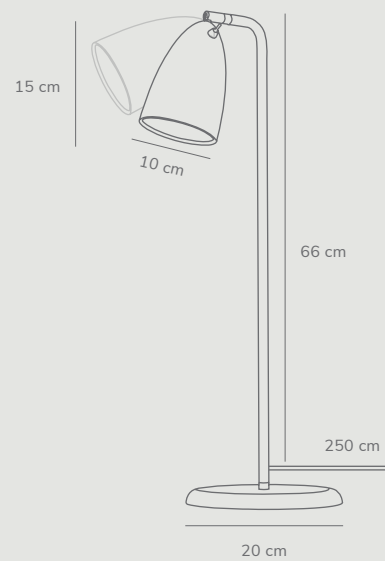

NEW

White
2020601001

Black
2020601003

NEW

White
2020625001

Black
2020625003

Nexus by Bønnelycke mdd

Masterbox	Qty 3
Size	D: 19 cm, Shade Ø: 10 cm, Pipe Ø: 12,7 cm, Tilt angle: 90°
Material	Metal/Plastic
IP Class	IP20, Class 2
Cable	Textile cable: White/Black 250 cm replaceable
Light source	GU10, Max. 6W, Excl. light source

Nexus 2.0 by Bønnelycke mdd

Masterbox	Qty 2
Size	H: 66 cm, Shade Ø: 10 cm, Base Ø: 20 cm, Tilt angle: 90°
Material	Metal/Plastic
IP Class	IP20, Class 2
Cable	Textile cable: White/Black 250 cm
Light source	GU10, Max. 6W, Excl. light source

Features

Minimalistic and timeless design
Beautiful brass swivel tilt joint
Satin matt finish
BIM file available

Features

Minimalistic and timeless design
Beautiful brass swivel tilt joint
Satin matt finish
BIM file available