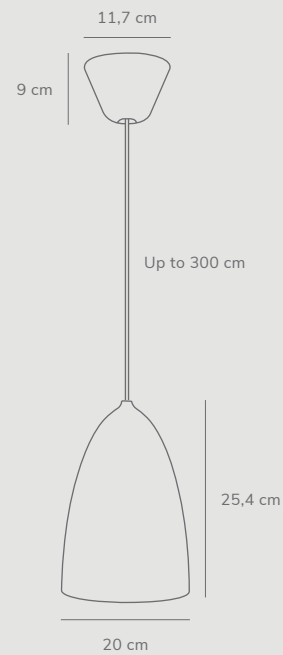

Features

- Minimalistic and timeless design
- Diffuser covers light source and softens light
- Satin matt finish
- BIM file available