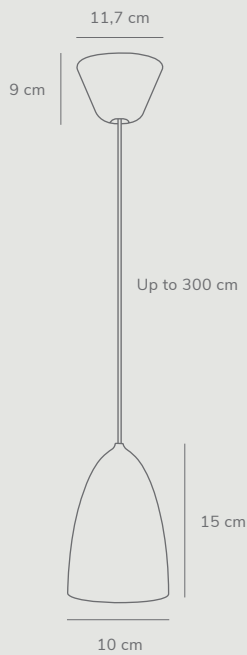

Nexus by Bønnelycke mdd

Masterbox	Qty 3
Size	H: 15 cm, Shade Ø: 10 cm
Material	Metal/Plastic
IP Class	IP20, Class 2
Cable	Textile cable: White/Black 300 cm
Canopy	Color: White/Black, Material: Plastic Ø: 11,7 cm, H: 9 cm
Light source	GU10, Max. 6W, Excl. light source

Nexus by Bønnelycke mdd

Masterbox	Qty 2
Size	H: 25,4 cm, Shade Ø: 20 cm
Material	Metal/Plastic
IP Class	IP20, Class 2
Cable	Textile cable: White/Black 300 cm
Canopy	Color: White/Black, Material: Plastic Ø: 11,7 cm, H: 9 cm
Light source	E27, Max. 40W, Excl. light source