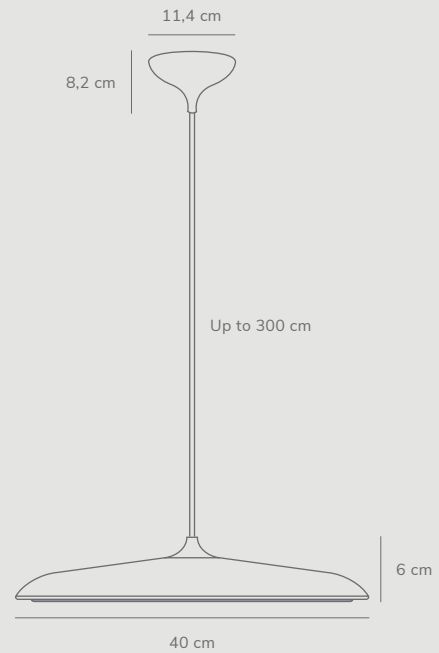

Artist 25 by Bønnelycke mdd

Masterbox	Qty 2
Size	Shade Ø: 25 cm, Shade H: 6 cm
Material	Metal/Plastic
IP Class	IP20, Class 2
Cable	Textile cable: Black/Grey 300 cm non replaceable
Canopy	Color: Black/Grey, Material: Plastic Ø: 11,4 cm, H: 8,2 cm
Light source	Fixed LED, Incl. 14W LED, Lumen 1.000, Kelvin 2700, Life hours 20.000, RA 80, Beam angle 120°, Dimmable, 5 year LED guarantee

Features

Modern classic
Slim and timeless design
BIM file available

Artist 40 by Bønnelycke mdd

Masterbox	Qty 1
Size	Shade Ø: 40 cm, Shade H: 6 cm
Material	Metal/Plastic
IP Class	IP20, Class 2
Cable	Textile cable: Black/Grey 300 cm non replaceable
Canopy	Color: Black/Grey, Material: Plastic Ø: 11,4 cm, H: 8,2 cm
Light source	Fixed LED, Incl. 24W LED, Lumen 1.600, Kelvin 2700, Life hours 20.000, RA 80, Beam angle 120°, Dimmable, 5 year LED guarantee