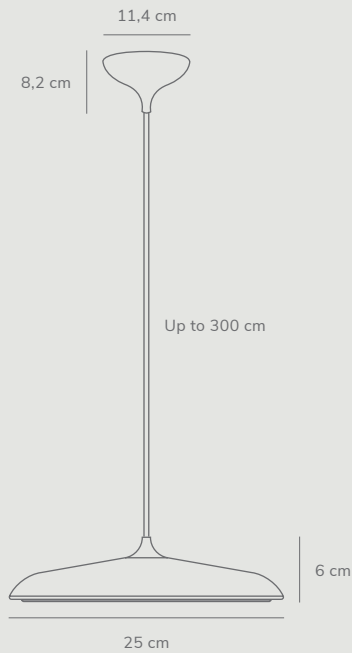

Artist 25 by Bønnelycke mdd

Masterbox	Qty 2
Size	Shade Ø: 25 cm, Shade H: 6 cm
Material	Metal/Plastic
IP Class	IP20, Class 2
Cable	Textile cable: Black/Grey 300 cm non replaceable
Canopy	Color: Black/Grey, Material: Plastic Ø: 11,4 cm, H: 8,2 cm
Light source	Fixed LED, Incl. 14W LED, Lumen 1.000, Kelvin 2700, Life hours 20.000, RA 80, Beam angle 120°, Dimmable, 5 year LED guarantee

Features

Modern classic
Slim and timeless design
BIM file available

Artist 40 by Bønnelycke mdd

Masterbox	Qty 1
Size	Shade Ø: 40 cm, Shade H: 6 cm
Material	Metal/Plastic
IP Class	IP20, Class 2
Cable	Textile cable: Black/Grey 300 cm non replaceable
Canopy	Color: Black/Grey, Material: Plastic Ø: 11,4 cm, H: 8,2 cm
Light source	Fixed LED, Incl. 24W LED, Lumen 1.600, Kelvin 2700, Life hours 20.000, RA 80, Beam angle 120°, Dimmable, 5 year LED guarantee