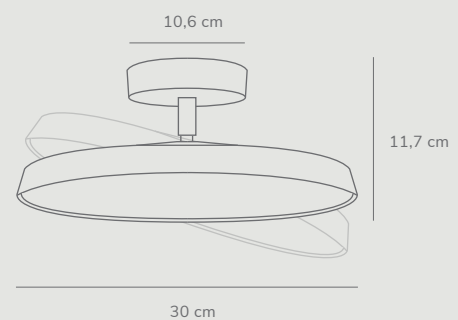

Alba Dim by Bønnelycke mdd

Masterbox	Qty 3
Size	D: 12,9 cm, Shade Ø: 30 cm, Base mount: 10,6 cm Tilt angle: 35°
Material	Metal/Acrylic
IP Class	IP20, Class 2
Light source	Fixed LED, Incl. 12W LED, Lumen 610, Kelvin 3000, Life hours 20.000, RA 80, Beam angle 120°, Dimmable, 5 year LED guarantee

Alba Pro 30 by Bønnelycke mdd

Masterbox	Qty 3
Size	D: 11,7 cm, Shade Ø: 30 cm, Base mount: Ø10,6 cm Tilt angle: 35°
Material	Aluminium/Acrylic
IP Class	IP20, Class 2
Light source	Fixed LED, Incl. 14W LED, Lumen 1.000, Kelvin 2700, Life hours 20.000, RA 80, Beam angle 120°, Dimmable, 5 year LED guarantee

Features

Tilt joint - possible to direct light
Soft and diffused light

Features

Tilt joint - possible to direct light
Soft and diffused light
BIM file available