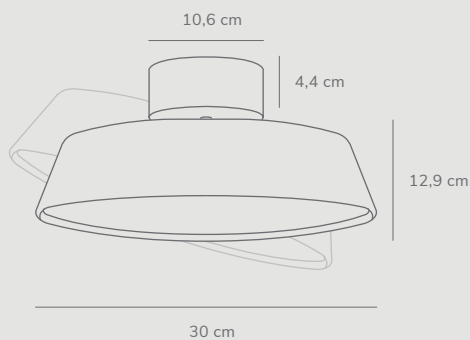

Alba Dim by Bønnelycke mdd

Masterbox	Qty 3
Size	D: 12,9 cm, Shade Ø: 30 cm, Base mount: 10,6 cm Tilt angle: 35°
Material	Metal/Acrylic
IP Class	IP20, Class 2
Light source	Fixed LED, Incl. 12W LED, Lumen 610, Kelvin 3000, Life hours 20.000, RA 80, Beam angle 120°, Dimmable, 5 year LED guarantee

Alba Pro 30 by Bønnelycke mdd

Masterbox	Qty 3
Size	D: 11,7 cm, Shade Ø: 30 cm, Base mount: Ø10,6 cm Tilt angle: 35°
Material	Aluminium/Acrylic
IP Class	IP20, Class 2
Light source	Fixed LED, Incl. 14W LED, Lumen 1.000, Kelvin 2700, Life hours 20.000, RA 80, Beam angle 120°, Dimmable, 5 year LED guarantee

Features

Tilt joint - possible to direct light
Soft and diffused light

Features

Tilt joint - possible to direct light
Soft and diffused light
BIM file available