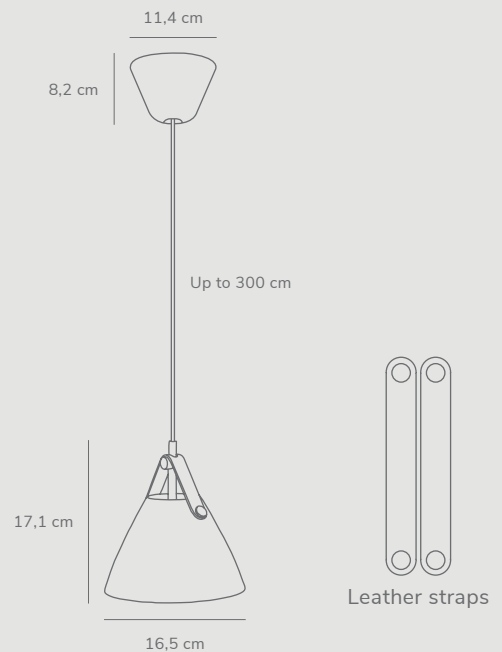

Brushed steel/Opal Glass
2020025001

Strap by Bjørn + Balle

| | |
|---------------------|---|
| Masterbox | Qty 3 |
| Size | H: 43,7 cm, W: 16,5 cm, L: 16,5 cm, Shade Ø: 16,5 cm, Pipe Ø: 1,2 cm, Base Ø: 14 cm |
| Material | Metal/Glass |
| IP Class | IP20, Class 2 |
| Cable | Textile cable: White 250 cm non replaceable Switch on cable |
| Light source | G9, Max. 25W, Excl. light source |

Features

Material mix opalized glass, leather and metal
Incl. black and neutral coloured leather strap
Nordic style

Brushed steel/Opal Glass
2020013001

Strap 16 by Bjørn + Balle

| | |
|---------------------|--|
| Masterbox | Qty 3 |
| Size | H: 17,1 cm, Shade Ø: 16,5 cm |
| Material | Glass |
| IP Class | IP20, Class 2 |
| Cable | Textile cable: White 300 cm non replaceable |
| Canopy | Color: White, Material: Plastic Ø: 11,4 cm, H: 8,2 cm |
| Light source | G9, Max. 40W, Excl. light source, |