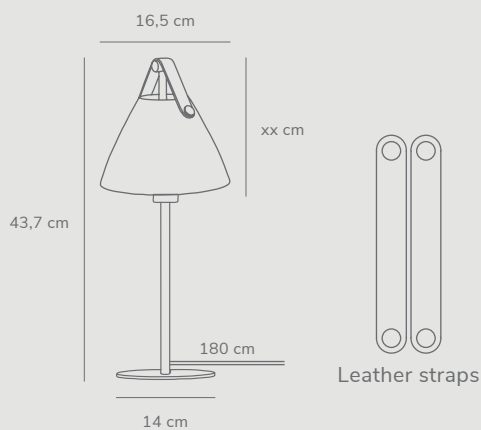

Brushed steel/Opal Glass
2020025001

Strap by Bjørn + Balle

| | |
|---------------------|---|
| Masterbox | Qty 3 |
| Size | H: 43,7 cm, W: 16,5 cm, L: 16,5 cm, Shade Ø: 16,5 cm, Pipe Ø: 1,2 cm, Base Ø: 14 cm |
| Material | Metal/Glass |
| IP Class | IP20, Class 2 |
| Cable | Textile cable: White 250 cm non replaceable Switch on cable |
| Light source | G9, Max. 25W, Excl. light source |

Features

Material mix opalized glass, leather and metal
Incl. black and neutral coloured leather strap
Nordic style

Brushed steel/Opal Glass
2020013001

Strap 16 by Bjørn + Balle

| | |
|---------------------|--|
| Masterbox | Qty 3 |
| Size | H: 17,1 cm, Shade Ø: 16,5 cm |
| Material | Glass |
| IP Class | IP20, Class 2 |
| Cable | Textile cable: White 300 cm non replaceable |
| Canopy | Color: White, Material: Plastic Ø: 11,4 cm, H: 8,2 cm |
| Light source | G9, Max. 40W, Excl. light source, |