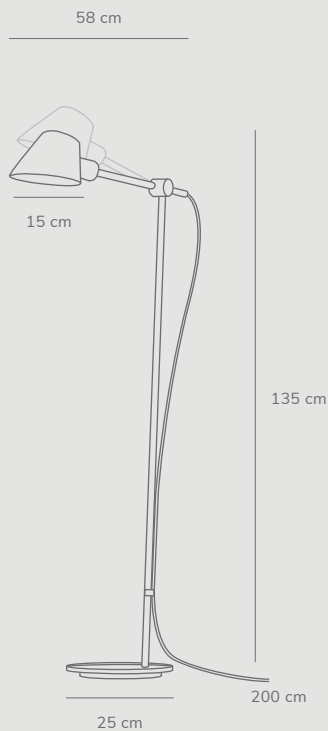

Stay Floor by Maria Berntsen

Masterbox	Qty 1
Size	H: 135 cm, D: 58 cm, Shade Ø: 15 cm, Pipe Ø: 1,6 cm, Base Ø: 25 cm
Material	Metal
IP Class	IP20, Class 2
Cable	Textile cable: Black/Grey 250 cm non replaceable Switch on fixture
Light source	E27, Max. 40W, Excl. light source

Features

Modern, yet timeless design
Adjustable lamp head and arm
Light both up and down

Glossy by Maria Berntsen

Masterbox	Qty 2
Size	H: 32 cm, Ø: 32 cm, Base Ø: 12 cm
Material	Marble/Glass
IP Class	IP20, Class 2
Cable	Textile cable: White 250 cm non replaceable Switch on cable
Light source	E27, Max. 15W, Excl. light source