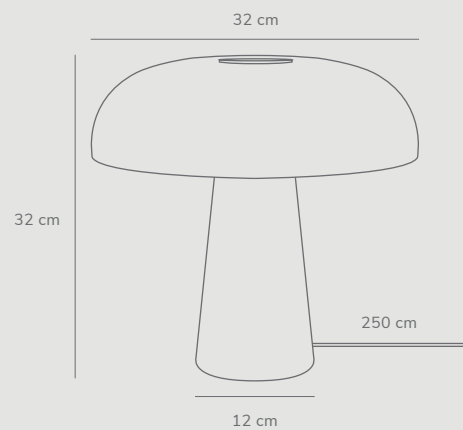

Stay Floor by Maria Berntsen

Masterbox	Qty 1
Size	H: 135 cm, D: 58 cm, Shade Ø: 15 cm, Pipe Ø: 1,6 cm, Base Ø: 25 cm
Material	Metal
IP Class	IP20, Class 2
Cable	Textile cable: Black/Grey 250 cm non replaceable Switch on fixture
Light source	E27, Max. 40W, Excl. light source

Features

Modern, yet timeless design
Adjustable lamp head and arm
Light both up and down

Glossy by Maria Berntsen

Masterbox	Qty 2
Size	H: 32 cm, Ø: 32 cm, Base Ø: 12 cm
Material	Marble/Glass
IP Class	IP20, Class 2
Cable	Textile cable: White 250 cm non replaceable Switch on cable
Light source	E27, Max. 15W, Excl. light source