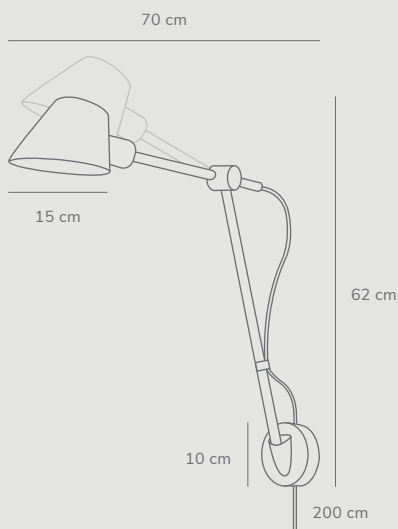

Stay Long Wall by Maria Berntsen

Masterbox	Qty 2
Size	H: 62 cm, D: 70 cm, Shade Ø: 15 cm, Pipe Ø: 1,6 cm, Base mount: Ø10 cm Base Ø: 20 cm
Material	Metal
IP Class	IP20, Class 2
Cable	Textile cable: Black/Grey 200 cm non replaceable Switch on fixture
Light source	E27, Max. 40W, Excl. light source

Features

Modern, yet timeless design
Adjustable lamp head and arm
Light both up and down

Stay Long Table by Maria Berntsen

Masterbox	Qty 2
Size	H: 68 cm, D: 58 cm, Shade Ø: 15 cm, Pipe Ø: 1,6 cm, Base Ø: 20 cm
Material	Metal
IP Class	IP20, Class 2
Cable	Textile cable: Black/Grey 250 cm non replaceable Switch on fixture
Light source	E27, Max. 40W, Excl. light source

Features

Modern, yet timeless design
Adjustable lamp head and arm
Light both up and down