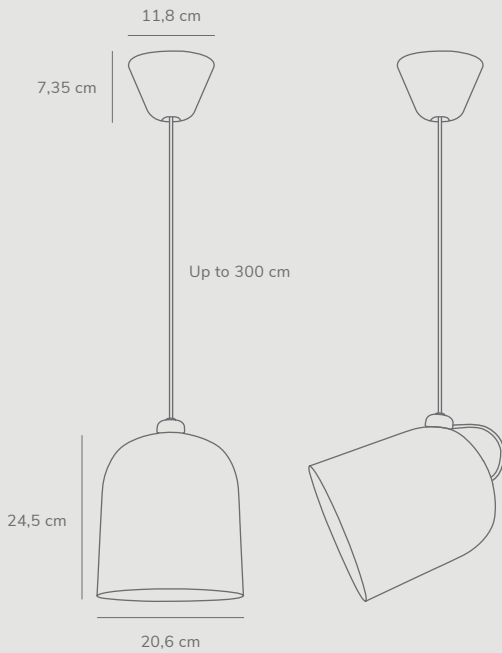

## Angle by Maria Berntsen

<b>Masterbox</b>	Qty 3
<b>Size</b>	Shade Ø: 20,6 cm, Shade H: 24,5 cm
<b>Material</b>	Metal/Plastic - Metal
<b>IP Class</b>	IP20, Class 2
<b>Cable</b>	Textile cable: White/Black/Grey 300 cm non replaceable
<b>Canopy</b>	Color: White/Black/Grey, Material: Plastic Ø: 11,8 cm, H: 7,35 cm
<b>Light source</b>	Fixed LED, Incl. 10W LED, Lumen 700, Kelvin 2200-2700, Life hours 30.000, RA 80, Beam angle 120°, Dimmable, 5 year LED guarantee

## Angle by Maria Berntsen

<b>Masterbox</b>	Qty 3
<b>Size</b>	Shade Ø: 20,6 cm, Shade H: 24,5 cm
<b>Material</b>	Metal/Plastic - Metal
<b>IP Class</b>	IP20, Class 2
<b>Cable</b>	Textile cable: White/Black/Grey 300 cm non replaceable
<b>Canopy</b>	Color: White/Black/Grey, Material: Plastic Ø: 11,8 cm, H: 7,35 cm
<b>Light source</b>	E27, Max. 20W, Excl. light source, Dimmable with compatible bulb and wall switch

### Features

- Minimalistic shape and design
- Possible to position pendant in different angles
- Change position with magnet on the cord