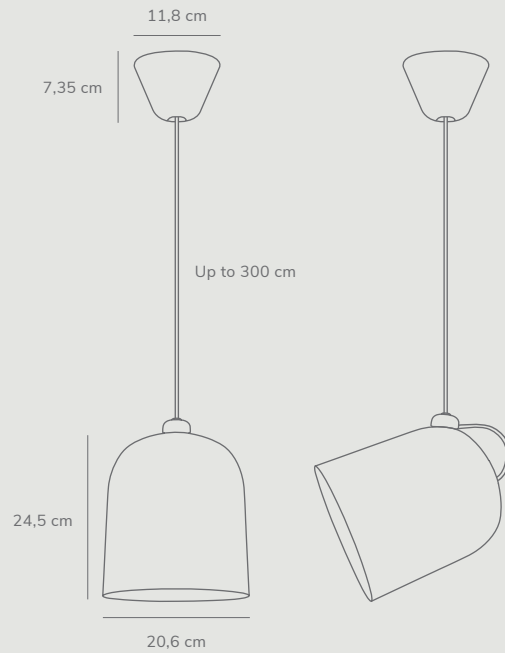

## Angle by Maria Berntsen

<b>Masterbox</b>	Qty 3
<b>Size</b>	Shade Ø: 20,6 cm, Shade H: 24,5 cm
<b>Material</b>	Metal/Plastic - Metal
<b>IP Class</b>	IP20, Class 2
<b>Cable</b>	Textile cable: White/Black/Grey 300 cm non replaceable
<b>Canopy</b>	Color: White/Black/Grey, Material: Plastic Ø: 11,8 cm, H: 7,35 cm
<b>Light source</b>	Fixed LED, Incl. 10W LED, Lumen 700, Kelvin 2200-2700, Life hours 30.000, RA 80, Beam angle 120°, Dimmable, 5 year LED guarantee

## Angle by Maria Berntsen

<b>Masterbox</b>	Qty 3
<b>Size</b>	Shade Ø: 20,6 cm, Shade H: 24,5 cm
<b>Material</b>	Metal/Plastic - Metal
<b>IP Class</b>	IP20, Class 2
<b>Cable</b>	Textile cable: White/Black/Grey 300 cm non replaceable
<b>Canopy</b>	Color: White/Black/Grey, Material: Plastic Ø: 11,8 cm, H: 7,35 cm
<b>Light source</b>	E27, Max. 20W, Excl. light source, Dimmable with compatible bulb and wall switch

### Features

- Minimalistic shape and design
- Possible to position pendant in different angles
- Change position with magnet on the cord